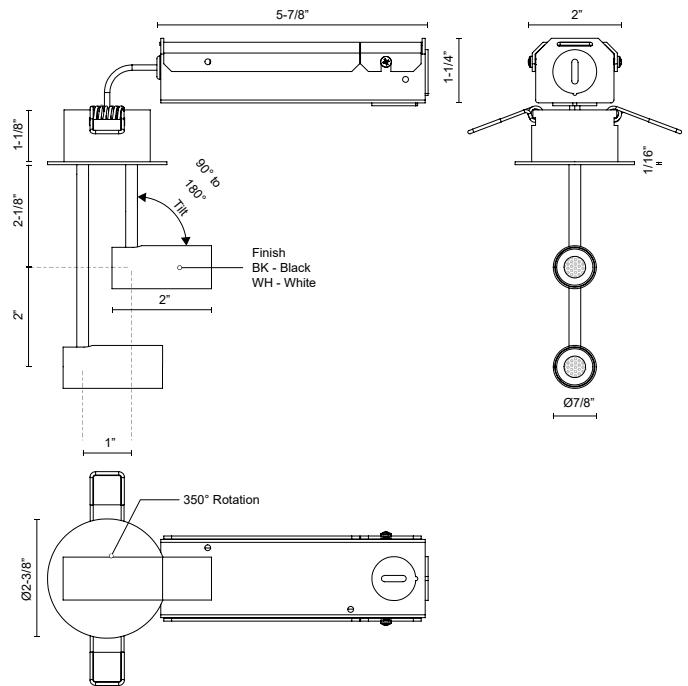

**DOWNEY**  
**SF15602**  
 FLUSH MOUNT

PROJECT

SF15602-WH  
White

SF15602-BK  
Black

**SPECIFICATION DETAILS**

\* For custom options, consult factory for details.

<b>Fixture Dimensions</b>	D2-3/8" x H5-3/4"
<b>Light Source</b>	LED with DC Driver
<b>Wattage</b>	6W
<b>Total Lumens</b>	525lm
<b>Delivered Lumens</b>	356lm
<b>Voltage</b>	120V
<b>Color Temperature</b>	3000K
<b>CRI (Ra)</b>	90CRI
<b>Optional Color Temps</b>	2700K - 5000K Available, Minimum Order Quantities Apply
<b>LED Rated Life</b>	50,000 hours
<b>Diffuser Details</b>	Clear Acrylic TIR Lens
<b>Dimming</b>	100% - 10%, TRIAC or ELV Dimmer (Not Included)
<b>Location</b>	Dry
<b>Warranty</b>	5 Years
<b>CEC Title 24 JA8</b>	Yes, JA8-19
<b>Canopy Dimensions</b>	D2-3/8" x H1/16"

**DESCRIPTION**

Recessed within the minute barrel of the quintessential adjustable lamp is a spot light assembly applied across the Downey line. By utilizing slim LED boards and recessed driver, the canopy scale is reduced to a fundamental trim plate and minimizes the visual footprint of the functional fixtures. Available in two petite cylindrical sizes and a single or multi-light configuration.