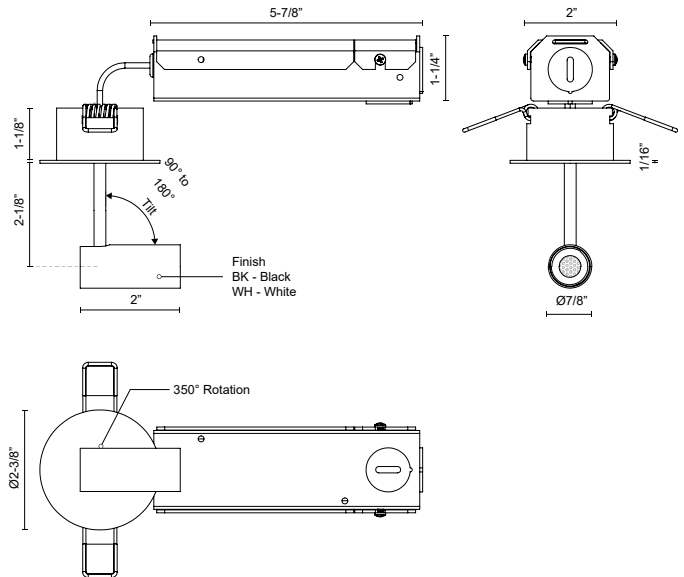

**DOWNEY**  
**SF15601**  
 FLUSH MOUNT

PROJECT

SF15601-BK  
Black

SF15601-WH  
White

**SPECIFICATION DETAILS**

\* For custom options, consult factory for details.

<b>Fixture Dimensions</b>	D2-3/8" x H3-3/4"
<b>Light Source</b>	LED with DC Driver
<b>Wattage</b>	4W
<b>Total Lumens</b>	255lm
<b>Delivered Lumens</b>	178lm
<b>Voltage</b>	120V
<b>Color Temperature</b>	3000K
<b>CRI (Ra)</b>	90CRI
<b>Optional Color Temps</b>	2700K - 5000K Available, Minimum Order Quantities Apply
<b>LED Rated Life</b>	50,000 hours
<b>Diffuser Details</b>	Clear Acrylic TIR Lens
<b>Dimming</b>	100% - 10%, TRIAC or ELV Dimmer (Not Included)
<b>Location</b>	Dry
<b>Warranty</b>	5 Years
<b>Canopy Dimensions</b>	D2-3/8" x H1/16"

**DESCRIPTION**

Recessed within the minute barrel of the quintessential adjustable lamp is a spot light assembly applied across the Downey line. By utilizing slim LED boards and recessed driver, the canopy scale is reduced to a fundamental trim plate and minimizes the visual footprint of the functional fixtures. Available in two petite cylindrical sizes and a single or multi-light configuration.