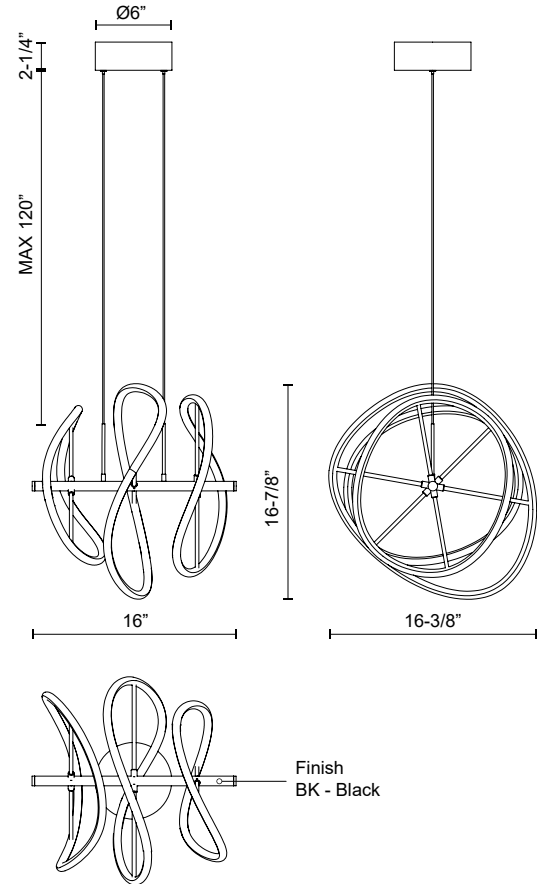

COLLIDE PD96416

PENDANTS

PROJECT

SPECIFICATION DETAILS

* For custom options, consult factory for details.

Fixture Dimensions	L16" x W16-3/8" x H16-7/8"
Light Source	LED with DC Driver
Wattage	50W
Total Lumens	3900lm
Delivered Lumens	2250lm*
Voltage	120V
Color Temperature	3000K
CRI (Ra)	90CRI
Optional Color Temps	2700K - 5000K Available, Minimum Order Quantities Apply
LED Rated Life	50,000 hours
Dimming	100% - 10%, TRIAC or ELV Dimmer (Not Included)
Diffuser Details	White Silicone
Adjustable	Yes
Wire Length	120" Max
Wire Type	Black
Minimum Hang Height	24"
Location	Dry
Warranty	5 Years
Illumination Direction	Up/Down
Canopy Dimensions	D6" x H2-1/4"

DESCRIPTION

Straight out of an artist's sketchbook comes the Collide Collection. A dramatic family of lights that are pieces of sculptural beauty to illuminate your home in all the best ways. Curved LED strips with frosted silicone diffusers are beautifully formed, colliding with dark, powder-coated black aluminum in this striking statement piece that demands showing off.

KUZCO

19054 28TH AVENUE
SURREY - BC V3Z 6M3
CANADA

WWW.KUZCOLIGHTING.COM

COMMENT