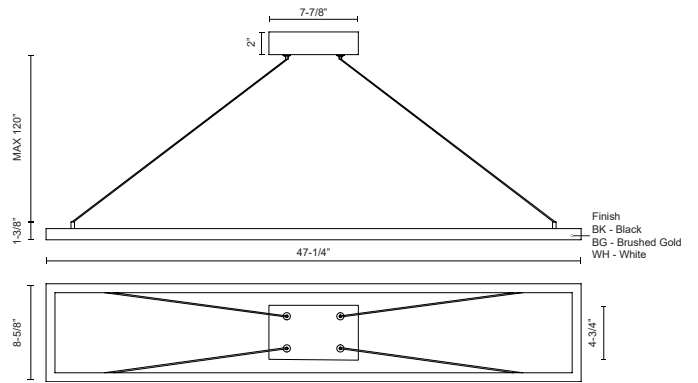

PIAZZA PD88548

PENDANTS

PROJECT

DESCRIPTION

Extruded aluminum with rectangular profile. Flush silicone diffuser. Matte powder-coated finish. Down light

PD88548-BG
Brushed Gold

PD88548-BK
Black

PD88548-WH
White

SPECIFICATION DETAILS

* For custom options, consult factory for details.

Fixture Dimensions	L47-1/4" x W8-5/8" x H1-3/8"
Light Source	LED with DC Driver
Wattage	63W
Total Lumens	4700lm
Delivered Lumens	BK-1920lm*; WH-2585lm;
Voltage	120V
Color Temperature	3000K
CRI (Ra)	90CRI
Optional Color Temps	2700K - 5000K Available, Minimum Order Quantities Apply
LED Rated Life	50,000 hours
Dimming	100% - 10%, TRIAC or ELV Dimmer (Not Included)
Diffuser Details	Frosted Silicone Diffuser
Adjustable	Yes
Wire Length	120" Max
Wire Type	BG - Black Wire; BK - Black Wire; WH - Clear Wire;
Location	Dry
Warranty	5 Years
Illumination Direction	Downlight
Canopy Dimensions	L7-7/8" x W4-3/4" x H2"