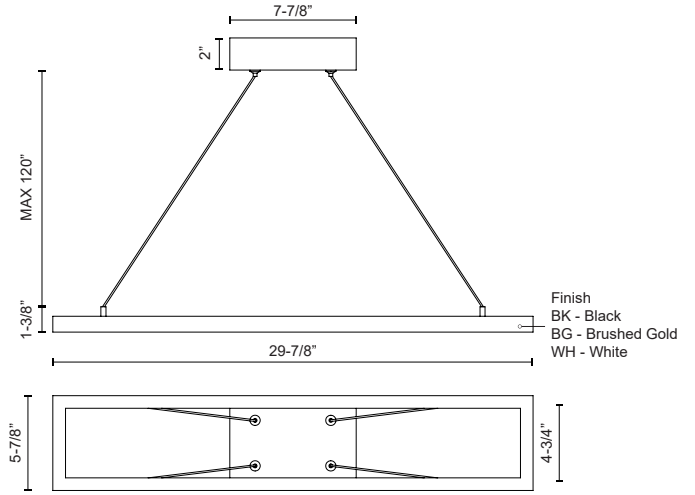

### DESCRIPTION

Extruded aluminum with rectangular profile. Flush silicone diffuser. Matte powder-coated finish. Down light

PD88530-BG  
Brushed Gold

PD88530-BK  
Black

PD88530-WH  
White

### SPECIFICATION DETAILS

\* For custom options, consult factory for details.

<b>Fixture Dimensions</b>	L29-7/8" x W5-7/8" x H1-3/8"
<b>Light Source</b>	LED with DC Driver
<b>Wattage</b>	36W
<b>Total Lumens</b>	2810lm
<b>Delivered Lumens</b>	BK-1280lm*; WH-1720lm*;
<b>Voltage</b>	120V
<b>Color Temperature</b>	3000K
<b>CRI (Ra)</b>	90CRI
<b>Optional Color Temps</b>	2700K - 5000K Available, Minimum Order Quantities Apply
<b>LED Rated Life</b>	50,000 hours
<b>Dimming</b>	100% - 10%, TRIAC or ELV Dimmer (Not Included)
<b>Diffuser Details</b>	Frosted Silicone Diffuser
<b>Adjustable</b>	Yes
<b>Wire Length</b>	120" Max
<b>Wire Type</b>	BG - Black Wire; BK - Black Wire; WH - Clear Wire;
<b>Location</b>	Dry
<b>Warranty</b>	5 Years
<b>Illumination Direction</b>	Downlight
<b>Canopy Dimensions</b>	L7-7/8" x W4-3/4" x H2"