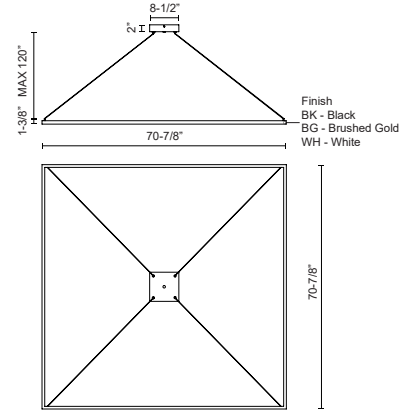

PIAZZA PD88172

PENDANTS

PROJECT

DESCRIPTION

Extruded aluminum with rectangular profile. Flush silicone diffuser. Matte powder-coated finish. Down light. Duo canopy mounting style

PD88172-BK
Black

PD88172-BG
Brushed Gold

PD88172-WH
White

SPECIFICATION DETAILS

* For custom options, consult factory for details.

Fixture Dimensions	L70-7/8" x W70-7/8" x H1-3/8"
Light Source	LED with DC Driver
Wattage	161W
Total Lumens	11700lm
Delivered Lumens	BK-4405lm*; WH-5930lm*;
Voltage	120V
Color Temperature	3000K
CRI (Ra)	90CRI
Optional Color Temps	2700K - 5000K Available, Minimum Order Quantities Apply
LED Rated Life	50,000 hours
Dimming	100% - 10%, TRIAC or ELV Dimmer (Not Included)
Diffuser Details	Frosted Silicone Diffuser
Adjustable	Yes
Wire Length	120" Max
Wire Type	BG - Black Wire; BK - Black Wire; WH - Clear Wire;
Location	Dry
Warranty	5 Years
Illumination Direction	Downlight
Canopy Dimensions	L9-1/2" x W9-1/2" x H2"