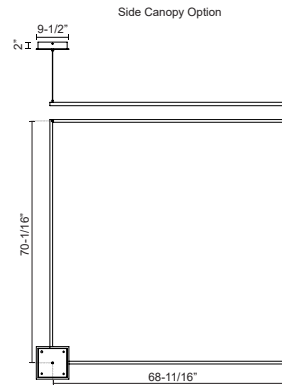

PIAZZA PD88172

PENDANTS

PROJECT

DESCRIPTION

Extruded aluminum with rectangular profile. Flush silicone diffuser. Matte powder-coated finish. Down light. Duo canopy mounting style

PD88172-BK
Black

PD88172-BG
Brushed Gold

PD88172-WH
White

SPECIFICATION DETAILS

* For custom options, consult factory for details.

Fixture Dimensions	L70-7/8" x W70-7/8" x H1-3/8"
Light Source	LED with DC Driver
Wattage	161W
Total Lumens	11700lm
Delivered Lumens	BK-4405lm*; WH-5930lm*;
Voltage	120V
Color Temperature	3000K
CRI (Ra)	90CRI
Optional Color Temps	2700K - 5000K Available, Minimum Order Quantities Apply
LED Rated Life	50,000 hours
Dimming	100% - 10%, TRIAC or ELV Dimmer (Not Included)
Diffuser Details	Frosted Silicone Diffuser
Adjustable	Yes
Wire Length	120" Max
Wire Type	BG - Black Wire; BK - Black Wire; WH - Clear Wire;
Location	Dry
Warranty	5 Years
Illumination Direction	Downlight
Canopy Dimensions	L9-1/2" x W9-1/2" x H2"