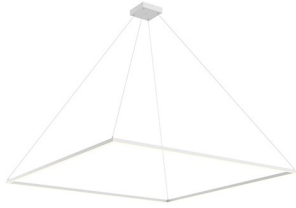

PIAZZA PD88172

PENDANTS

PROJECT

DESCRIPTION

Extruded aluminum with rectangular profile. Flush silicone diffuser. Matte powder-coated finish. Down light. Duo canopy mounting style

PD88172-BK
Black

PD88172-BG
Brushed Gold

PD88172-WH
White

SPECIFICATION DETAILS

* For custom options, consult factory for details.

Fixture Dimensions	L70-7/8" x W70-7/8" x H1-3/8"
Light Source	LED with DC Driver
Wattage	161W
Total Lumens	11700lm
Delivered Lumens	BK-4405lm*; WH-5930lm*;
Voltage	120V
Color Temperature	3000K
CRI (Ra)	90CRI
Optional Color Temps	2700K - 5000K Available, Minimum Order Quantities Apply
LED Rated Life	50,000 hours
Dimming	100% - 10%, TRIAC or ELV Dimmer (Not Included)
Diffuser Details	Frosted Silicone Diffuser
Adjustable	Yes
Wire Length	120" Max
Wire Type	BG - Black Wire; BK - Black Wire; WH - Clear Wire;
Location	Dry
Warranty	5 Years
Illumination Direction	Downlight
Canopy Dimensions	L9-1/2" x W9-1/2" x H2"