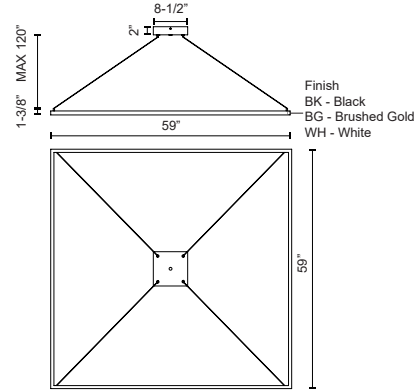

PIAZZA PD88160

PENDANTS

PROJECT

DESCRIPTION

Extruded aluminum with rectangular profile. Flush silicone diffuser. Matte powder-coated finish. Down light. Duo canopy mounting style

PD88160-BG
Brushed Gold

PD88160-BK
Black

PD88160-WH
White

SPECIFICATION DETAILS

* For custom options, consult factory for details.

Fixture Dimensions	L59" x W59" x H1-3/8"
Light Source	LED with DC Driver
Wattage	126W
Total Lumens	9250lm
Delivered Lumens	BK-3955lm; WH-5320lm*;
Voltage	120V
Color Temperature	3000K
CRI (Ra)	90CRI
Optional Color Temps	2700K - 5000K Available, Minimum Order Quantities Apply
LED Rated Life	50,000 hours
Dimming	100% - 10%, TRIAC or ELV Dimmer (Not Included)
Diffuser Details	Frosted Silicone Diffuser
Adjustable	Yes
Wire Length	120" Max
Wire Type	BG - Black Wire; BK - Black Wire; WH - Clear Wire;
Location	Dry
Warranty	5 Years
Illumination Direction	Downlight
Canopy Dimensions	L9-1/2" x W9-1/2" x H2"