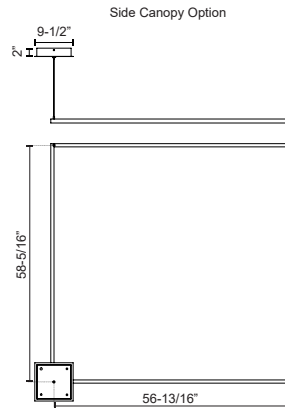

PIAZZA PD88160

PENDANTS

PROJECT

DESCRIPTION

Extruded aluminum with rectangular profile. Flush silicone diffuser. Matte powder-coated finish. Down light. Duo canopy mounting style

PD88160-BG
Brushed Gold

PD88160-BK
Black

PD88160-WH
White

SPECIFICATION DETAILS

* For custom options, consult factory for details.

Fixture Dimensions	L59" x W59" x H1-3/8"
Light Source	LED with DC Driver
Wattage	126W
Total Lumens	9250lm
Delivered Lumens	BK-3955lm; WH-5320lm*;
Voltage	120V
Color Temperature	3000K
CRI (Ra)	90CRI
Optional Color Temps	2700K - 5000K Available, Minimum Order Quantities Apply
LED Rated Life	50,000 hours
Dimming	100% - 10%, TRIAC or ELV Dimmer (Not Included)
Diffuser Details	Frosted Silicone Diffuser
Adjustable	Yes
Wire Length	120" Max
Wire Type	BG - Black Wire; BK - Black Wire; WH - Clear Wire;
Location	Dry
Warranty	5 Years
Illumination Direction	Downlight
Canopy Dimensions	L9-1/2" x W9-1/2" x H2"