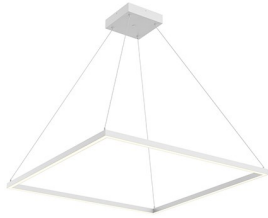

## PENDANTS

PROJECT

PD88136-BG  
Brushed Gold

PD88136-BK  
Black

PD88136-WH  
White

### SPECIFICATION DETAILS

\* For custom options, consult factory for details.

<b>Fixture Dimensions</b>	L35-3/8" x W35-3/8" x H1-3/8"
<b>Light Source</b>	LED with DC Driver
<b>Wattage</b>	78W
<b>Total Lumens</b>	5630lm
<b>Delivered Lumens</b>	BK-2270lm*; WH-3055lm*;
<b>Voltage</b>	120V
<b>Color Temperature</b>	3000K
<b>CRI (Ra)</b>	90CRI
<b>Optional Color Temps</b>	2700K - 5000K Available, Minimum Order Quantities Apply
<b>LED Rated Life</b>	50,000 hours
<b>Dimming</b>	100% - 10%, TRIAC or ELV Dimmer (Not Included)
<b>Diffuser Details</b>	Frosted Silicone Diffuser
<b>Adjustable</b>	Yes
<b>Wire Length</b>	120" Max
<b>Wire Type</b>	BG - Black Wire; BK - Black Wire; WH - Clear Wire;
<b>Location</b>	Dry
<b>Warranty</b>	5 Years
<b>Illumination Direction</b>	Downlight
<b>Canopy Dimensions</b>	L9-1/2" x W9-1/2" x H2"

### DESCRIPTION

Extruded aluminum with rectangular profile. Flush silicone diffuser. Matte powder-coated finish. Down light. Duo canopy mounting style