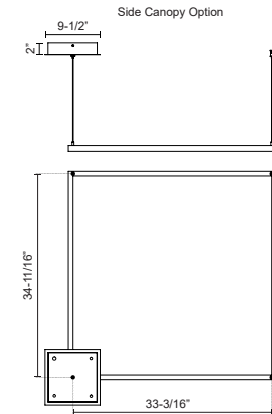

DESCRIPTION

Extruded aluminum with rectangular profile. Flush silicone diffuser. Matte powder-coated finish. Down light. Duo canopy mounting style