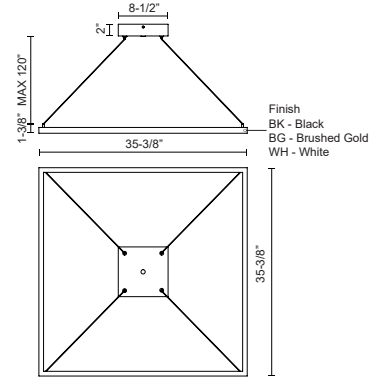

### SPECIFICATION DETAILS

\* For custom options, consult factory for details.

<b>Fixture Dimensions</b>	L35-3/8" x W35-3/8" x H1-3/8"
<b>Light Source</b>	LED with DC Driver
<b>Wattage</b>	78W
<b>Total Lumens</b>	5630lm
<b>Delivered Lumens</b>	BK-2270lm*; WH-3055lm*;
<b>Voltage</b>	120V
<b>Color Temperature</b>	3000K
<b>CRI (Ra)</b>	90CRI
<b>Optional Color Temps</b>	2700K - 5000K Available, Minimum Order Quantities Apply
<b>LED Rated Life</b>	50,000 hours
<b>Dimming</b>	100% - 10%, TRIAC or ELV Dimmer (Not Included)
<b>Diffuser Details</b>	Frosted Silicone Diffuser
<b>Adjustable</b>	Yes
<b>Wire Length</b>	120" Max
<b>Wire Type</b>	BG - Black Wire; BK - Black Wire; WH - Clear Wire;
<b>Location</b>	Dry
<b>Warranty</b>	5 Years
<b>Illumination Direction</b>	Downlight
<b>Canopy Dimensions</b>	L9-1/2" x W9-1/2" x H2"

### DESCRIPTION

Extruded aluminum with rectangular profile. Flush silicone diffuser. Matte powder-coated finish. Down light. Duo canopy mounting style