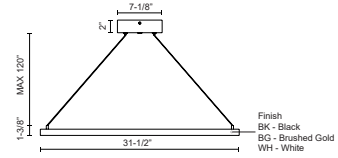

| | |
|-------------------------------|---|
| Fixture Dimensions | L31-1/2" x W31-1/2" x H1-3/8" |
| Light Source | LED with DC Driver |
| Wattage | 62W |
| Total Lumens | 4700lm |
| Delivered Lumens | BK-1920lm*; WH-2585lm; |
| Voltage | 120V |
| Color Temperature | 3000K |
| CRI (Ra) | 90CRI |
| Optional Color Temps | 2700K - 5000K Available, Minimum Order Quantities Apply |
| LED Rated Life | 50,000 hours |
| Dimming | 100% - 10%, TRIAC or ELV Dimmer (Not Included) |
| Diffuser Details | Frosted Silicone Diffuser |
| Adjustable | Yes |
| Wire Length | 120" Max |
| Wire Type | BG - Black Wire; BK - Black Wire; WH - Clear Wire; |
| Location | Dry |
| Warranty | 5 Years |
| Illumination Direction | Downlight |
| Canopy Dimensions | L8-1/8" x W8-1/8" x H2" |

DESCRIPTION

Extruded aluminum with rectangular profile. Flush silicone diffuser. Matte powder-coated finish. Down light. Duo canopy mounting style

Side Canopy Option

KUZCO

19054 28TH AVENUE
SURREY - BC V3Z 6M3
CANADA