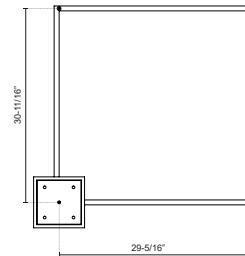

KUZCO

19054 28TH AVENUE
SURREY - BC V3Z 6M3
CANADA

WWW.KUZCOLIGHTING.COM

COMMENT