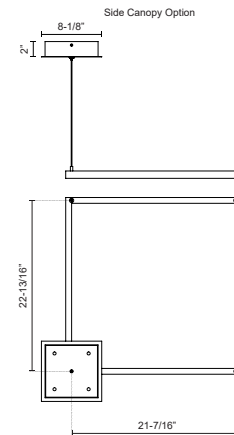

PIAZZA PD88124

PENDANTS

PROJECT

DESCRIPTION

Extruded aluminum with rectangular profile. Flush silicone diffuser. Matte powder-coated finish. Down light. Duo canopy mounting style

PD88124-BK
Black

PD88124-BG
Brushed Gold

PD88124-WH
White

SPECIFICATION DETAILS

* For custom options, consult factory for details.

Fixture Dimensions	L23-5/8" x W23-5/8" x H1-3/8"
Light Source	LED with DC Driver
Wattage	50W
Total Lumens	3750lm
Delivered Lumens	BK-1500lm*; WH-2010lm*;
Voltage	120V
Color Temperature	3000K
CRI (Ra)	90CRI
Optional Color Temps	2700K - 5000K Available, Minimum Order Quantities Apply
LED Rated Life	50,000 hours
Dimming	100% - 10%, TRIAC or ELV Dimmer (Not Included)
Diffuser Details	Frosted Silicone Diffuser
Adjustable	Yes
Wire Length	120" Max
Wire Type	BG - Black Wire; BK - Black Wire; WH - Clear Wire;
Location	Dry
Warranty	5 Years
Illumination Direction	Downlight
Canopy Dimensions	L8-1/8" x W8-1/8" x H2"