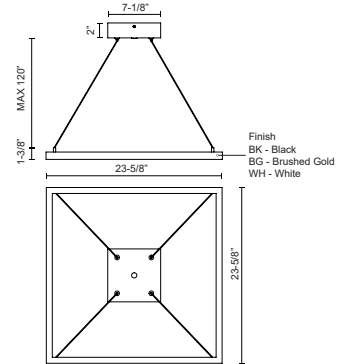

PIAZZA PD88124

PENDANTS

PROJECT

DESCRIPTION

Extruded aluminum with rectangular profile. Flush silicone diffuser. Matte powder-coated finish. Down light. Duo canopy mounting style

PD88124-BK
Black

PD88124-BG
Brushed Gold

PD88124-WH
White

SPECIFICATION DETAILS

* For custom options, consult factory for details.

Fixture Dimensions	L23-5/8" x W23-5/8" x H1-3/8"
Light Source	LED with DC Driver
Wattage	50W
Total Lumens	3750lm
Delivered Lumens	BK-1500lm*; WH-2010lm*;
Voltage	120V
Color Temperature	3000K
CRI (Ra)	90CRI
Optional Color Temps	2700K - 5000K Available, Minimum Order Quantities Apply
LED Rated Life	50,000 hours
Dimming	100% - 10%, TRIAC or ELV Dimmer (Not Included)
Diffuser Details	Frosted Silicone Diffuser
Adjustable	Yes
Wire Length	120" Max
Wire Type	BG - Black Wire; BK - Black Wire; WH - Clear Wire;
Location	Dry
Warranty	5 Years
Illumination Direction	Downlight
Canopy Dimensions	L8-1/8" x W8-1/8" x H2"