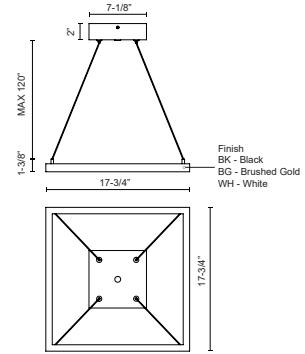

PIAZZA
PD88118
PENDANTS

PROJECT

DESCRIPTION

Extruded aluminum with rectangular profile. Flush silicone diffuser. Matte powder-coated finish. Down light. Duo canopy mounting style

PD88118-BK
Black

PD88118-BG
Brushed Gold

PD88118-WH
White

SPECIFICATION DETAILS

* For custom options, consult factory for details.

Fixture Dimensions	L17-3/4" x W17-3/4" x H1-3/8"
Light Source	LED with DC Driver
Wattage	37W
Total Lumens	2810lm
Delivered Lumens	BK-1280lm*; WH-1720lm*;
Voltage	120V
Color Temperature	3000K
CRI (Ra)	90CRI
Optional Color Temps	2700K - 5000K Available, Minimum Order Quantities Apply
LED Rated Life	50,000 hours
Dimming	100% - 10%, TRIAC or ELV Dimmer (Not Included)
Diffuser Details	Frosted Silicone Diffuser
Adjustable	Yes
Wire Length	120" Max
Wire Type	BG - Black Wire; BK - Black Wire; WH - Clear Wire;
Location	Dry
Warranty	5 Years
Illumination Direction	Downlight
Canopy Dimensions	L8-1/8" x W8-1/8" x H2"