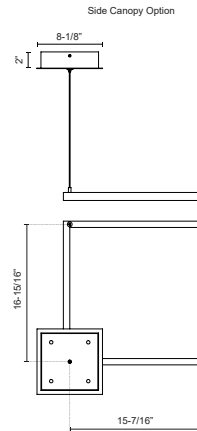

PIAZZA
PD88118
PENDANTS

PROJECT

DESCRIPTION

Extruded aluminum with rectangular profile. Flush silicone diffuser. Matte powder-coated finish. Down light. Duo canopy mounting style

PD88118-BK
Black

PD88118-BG
Brushed Gold

PD88118-WH
White

SPECIFICATION DETAILS

* For custom options, consult factory for details.

Fixture Dimensions	L17-3/4" x W17-3/4" x H1-3/8"
Light Source	LED with DC Driver
Wattage	37W
Total Lumens	2810lm
Delivered Lumens	BK-1280lm*; WH-1720lm*;
Voltage	120V
Color Temperature	3000K
CRI (Ra)	90CRI
Optional Color Temps	2700K - 5000K Available, Minimum Order Quantities Apply
LED Rated Life	50,000 hours
Dimming	100% - 10%, TRIAC or ELV Dimmer (Not Included)
Diffuser Details	Frosted Silicone Diffuser
Adjustable	Yes
Wire Length	120" Max
Wire Type	BG - Black Wire; BK - Black Wire; WH - Clear Wire;
Location	Dry
Warranty	5 Years
Illumination Direction	Downlight
Canopy Dimensions	L8-1/8" x W8-1/8" x H2"