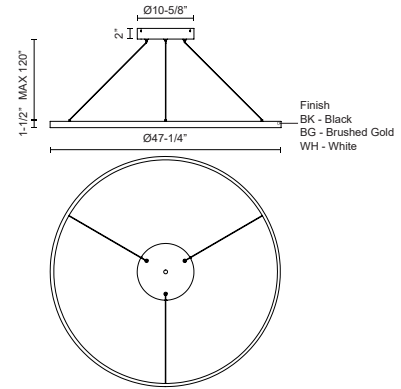

Fixture Dimensions	D47-1/4" x H1-1/2"
Light Source	LED with DC Driver
Wattage	125W
Total Lumens	9390lm
Delivered Lumens	BG-4350lm*; BK-4350lm*; WH-5850lm*;
Voltage	120V
Color Temperature	3000K
CRI (Ra)	90CRI
Optional Color Temps	2700K - 5000K Available, Minimum Order Quantities Apply
LED Rated Life	50,000 hours
Dimming	100% - 10%, TRIAC or ELV Dimmer (Not Included)
Diffuser Details	Frosted Silicone Diffuser
Adjustable	Yes
Wire Length	120" Max
Wire Type	BG - Black Wire; BK - Black Wire; WH - Clear Wire;
Location	Dry
Warranty	5 Years
Illumination Direction	Up and Downlight
Canopy Dimensions	D11-3/4" x H2"

DESCRIPTION

Extruded and rolled aluminum with rectangular profile. Flush silicone diffuser. Matte powder-coated finish. Up and down light.. Duo canopy mounting style

KUZCO

19054 28TH AVENUE
SURREY - BC V3Z 6M3
CANADA