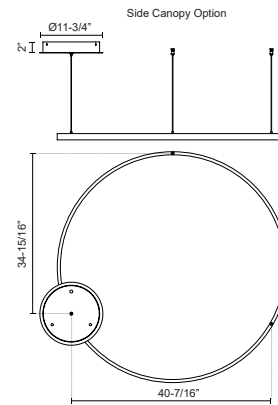

Fixture Dimensions	D47-1/4" x H1-1/2"
Light Source	LED with DC Driver
Wattage	125W
Total Lumens	9390lm
Delivered Lumens	BG-4350lm*; BK-4350lm*; WH-5850lm*;
Voltage	120V
Color Temperature	3000K
CRI (Ra)	90CRI
Optional Color Temps	2700K - 5000K Available, Minimum Order Quantities Apply
LED Rated Life	50,000 hours
Dimming	100% - 10%, TRIAC or ELV Dimmer (Not Included)
Diffuser Details	Frosted Silicone Diffuser
Adjustable	Yes
Wire Length	120" Max
Wire Type	BG - Black Wire; BK - Black Wire; WH - Clear Wire;
Location	Dry
Warranty	5 Years
Illumination Direction	Up and Downlight
Canopy Dimensions	D11-3/4" x H2"

DESCRIPTION

Extruded and rolled aluminum with rectangular profile. Flush silicone diffuser. Matte powder-coated finish. Up and down light.. Duo canopy mounting style

KUZCO

19054 28TH AVENUE
SURREY - BC V3Z 6M3
CANADA