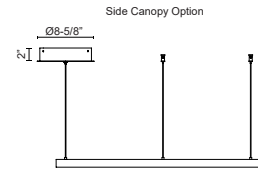

### SPECIFICATION DETAILS

\* For custom options, consult factory for details.

<b>Fixture Dimensions</b>	D31-1/2" x H1-1/2"
<b>Light Source</b>	LED with DC Driver
<b>Wattage</b>	78W
<b>Total Lumens</b>	5630lm
<b>Delivered Lumens</b>	BG-2270lm*; BK-2270lm*; WH-3055lm*;
<b>Voltage</b>	120V
<b>Color Temperature</b>	3000K
<b>CRI (Ra)</b>	90CRI
<b>Optional Color Temps</b>	2700K - 5000K Available, Minimum Order Quantities Apply
<b>LED Rated Life</b>	50,000 hours
<b>Dimming</b>	100% - 10%, TRIAC or ELV Dimmer (Not Included)
<b>Diffuser Details</b>	Frosted Silicone Diffuser
<b>Adjustable</b>	Yes
<b>Wire Length</b>	120" Max
<b>Wire Type</b>	BG - Black Wire; BK - Black Wire; WH - Clear Wire;
<b>Location</b>	Dry
<b>Warranty</b>	5 Years
<b>Illumination Direction</b>	Up and Downlight
<b>Canopy Dimensions</b>	D8-5/8" x H2"

### DESCRIPTION

Extruded and rolled aluminum with rectangular profile. Flush silicone diffuser. Matte powder-coated finish. Up and down light.. Duo canopy mounting style