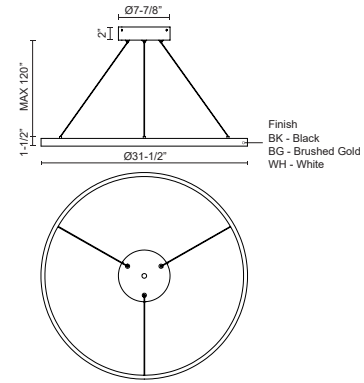

# CERCHIO PD87732

### SPECIFICATION DETAILS

\* For custom options, consult factory for details.

<b>Fixture Dimensions</b>	D31-1/2" x H1-1/2"
<b>Light Source</b>	LED with DC Driver
<b>Wattage</b>	78W
<b>Total Lumens</b>	5630lm
<b>Delivered Lumens</b>	BG-2270lm*; BK-2270lm*; WH-3055lm*;
<b>Voltage</b>	120V
<b>Color Temperature</b>	3000K
<b>CRI (Ra)</b>	90CRI
<b>Optional Color Temps</b>	2700K - 5000K Available, Minimum Order Quantities Apply
<b>LED Rated Life</b>	50,000 hours
<b>Dimming</b>	100% - 10%, TRIAC or ELV Dimmer (Not Included)
<b>Diffuser Details</b>	Frosted Silicone Diffuser
<b>Adjustable</b>	Yes
<b>Wire Length</b>	120" Max
<b>Wire Type</b>	BG - Black Wire; BK - Black Wire; WH - Clear Wire;
<b>Location</b>	Dry
<b>Warranty</b>	5 Years
<b>Illumination Direction</b>	Up and Downlight
<b>Canopy Dimensions</b>	D8-5/8" x H2"

### DESCRIPTION

Extruded and rolled aluminum with rectangular profile. Flush silicone diffuser. Matte powder-coated finish. Up and down light.. Duo canopy mounting style