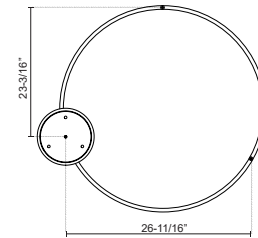

KUZCO

19054 28TH AVENUE
SURREY - BC V3Z 6M3
CANADA

WWW.KUZCOLIGHTING.COM

COMMENT