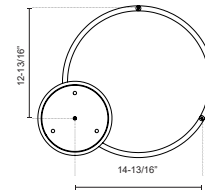

Fixture Dimensions	D17-3/4" x H1-1/2"
Light Source	LED with DC Driver
Wattage	51W
Total Lumens	3830lm
Delivered Lumens	BG-1500lm*; BK-1500lm*; WH-2010lm*;
Voltage	120V
Color Temperature	3000K
CRI (Ra)	90CRI
Optional Color Temps	2700K - 5000K Available, Minimum Order Quantities Apply
LED Rated Life	50,000 hours
Dimming	100% - 10%, TRIAC or ELV Dimmer (Not Included)
Diffuser Details	Frosted Silicone Diffuser
Adjustable	Yes
Wire Length	120" Max
Wire Type	BG - Black Wire; BK - Black Wire; WH - Clear Wire;
Location	Dry
Warranty	5 Years
Illumination Direction	Up and Downlight
Canopy Dimensions	D8-5/8" x H2"

DESCRIPTION

Extruded and rolled aluminum with rectangular profile. Flush silicone diffuser. Matte powder-coated finish. Up and down light.. Duo canopy mounting style

Side Canopy Option

KUZCO

19054 28TH AVENUE
SURREY - BC V3Z 6M3
CANADA