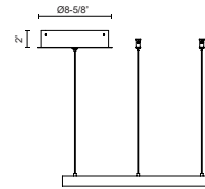

Fixture Dimensions	D17-3/4" x H1-1/2"
Light Source	LED with DC Driver
Wattage	51W
Total Lumens	3830lm
Delivered Lumens	BG-1500lm*; BK-1500lm*; WH-2010lm*;
Voltage	120V
Color Temperature	3000K
CRI (Ra)	90CRI
Optional Color Temps	2700K - 5000K Available, Minimum Order Quantities Apply
LED Rated Life	50,000 hours
Dimming	100% - 10%, TRIAC or ELV Dimmer (Not Included)
Diffuser Details	Frosted Silicone Diffuser
Adjustable	Yes
Wire Length	120" Max
Wire Type	BG - Black Wire; BK - Black Wire; WH - Clear Wire;
Location	Dry
Warranty	5 Years
Illumination Direction	Up and Downlight
Canopy Dimensions	D8-5/8" x H2"

DESCRIPTION

Extruded and rolled aluminum with rectangular profile. Flush silicone diffuser. Matte powder-coated finish. Up and down light.. Duo canopy mounting style

Side Canopy Option

KUZCO

19054 28TH AVENUE
SURREY - BC V3Z 6M3
CANADA