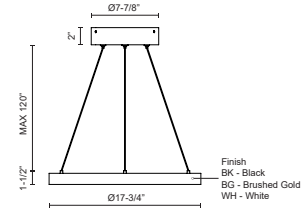

Fixture Dimensions	D17-3/4" x H1-1/2"
Light Source	LED with DC Driver
Wattage	51W
Total Lumens	3830lm
Delivered Lumens	BG-1500lm*; BK-1500lm*; WH-2010lm*;
Voltage	120V
Color Temperature	3000K
CRI (Ra)	90CRI
Optional Color Temps	2700K - 5000K Available, Minimum Order Quantities Apply
LED Rated Life	50,000 hours
Dimming	100% - 10%, TRIAC or ELV Dimmer (Not Included)
Diffuser Details	Frosted Silicone Diffuser
Adjustable	Yes
Wire Length	120" Max
Wire Type	BG - Black Wire; BK - Black Wire; WH - Clear Wire;
Location	Dry
Warranty	5 Years
Illumination Direction	Up and Downlight
Canopy Dimensions	D8-5/8" x H2"

DESCRIPTION

Extruded and rolled aluminum with rectangular profile. Flush silicone diffuser. Matte powder-coated finish. Up and down light.. Duo canopy mounting style

Side Canopy Option

KUZCO

19054 28TH AVENUE
SURREY - BC V3Z 6M3
CANADA