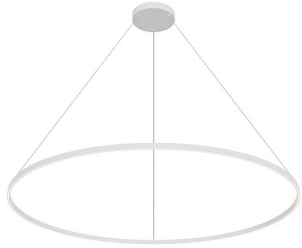

# CERCHIO PD87172

## PENDANTS

PROJECT

PD87172-BG  
Brushed Gold

PD87172-BK  
Black

PD87172-WH  
White

### SPECIFICATION DETAILS

\* For custom options, consult factory for details.

<b>Fixture Dimensions</b>	D70-7/8" x H1-3/8"
<b>Light Source</b>	LED with DC Driver
<b>Wattage</b>	160W
<b>Total Lumens</b>	11700lm
<b>Delivered Lumens</b>	BG-4405lm*; BK-4405lm*; WH-5930lm*;
<b>Voltage</b>	120V
<b>Color Temperature</b>	3000K
<b>CRI (Ra)</b>	90CRI
<b>Optional Color Temps</b>	2700K - 5000K Available, Minimum Order Quantities Apply
<b>LED Rated Life</b>	50,000 hours
<b>Dimming</b>	100% - 10%, TRIAC or ELV Dimmer (Not Included)
<b>Diffuser Details</b>	Frosted Silicone Diffuser
<b>Adjustable</b>	Yes
<b>Wire Length</b>	120" Max
<b>Wire Type</b>	BG - Black Wire; BK - Black Wire; WH - Clear Wire;
<b>Location</b>	Dry
<b>Warranty</b>	5 Years
<b>Illumination Direction</b>	Downlight
<b>Canopy Dimensions</b>	D13" x H2"

### DESCRIPTION

Extruded and rolled aluminum with rectangular profile. Flush silicone diffuser. Matte powder-coated finish. Down light. Duo canopy mounting style

Finish  
BK - Black  
BG - Brushed Gold  
WH - White