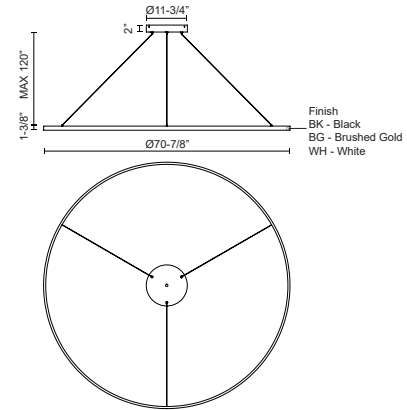

### SPECIFICATION DETAILS

\* For custom options, consult factory for details.

<b>Fixture Dimensions</b>	D70-7/8" x H1-3/8"
<b>Light Source</b>	LED with DC Driver
<b>Wattage</b>	160W
<b>Total Lumens</b>	11700lm
<b>Delivered Lumens</b>	BG-4405lm*; BK-4405lm*; WH-5930lm*;
<b>Voltage</b>	120V
<b>Color Temperature</b>	3000K
<b>CRI (Ra)</b>	90CRI
<b>Optional Color Temps</b>	2700K - 5000K Available, Minimum Order Quantities Apply
<b>LED Rated Life</b>	50,000 hours
<b>Dimming</b>	100% - 10%, TRIAC or ELV Dimmer (Not Included)
<b>Diffuser Details</b>	Frosted Silicone Diffuser
<b>Adjustable</b>	Yes
<b>Wire Length</b>	120" Max
<b>Wire Type</b>	BG - Black Wire; BK - Black Wire; WH - Clear Wire;
<b>Location</b>	Dry
<b>Warranty</b>	5 Years
<b>Illumination Direction</b>	Downlight
<b>Canopy Dimensions</b>	D13" x H2"

### DESCRIPTION

Extruded and rolled aluminum with rectangular profile. Flush silicone diffuser. Matte powder-coated finish. Down light. Duo canopy mounting style

Finish  
BK - Black  
BG - Brushed Gold  
WH - White