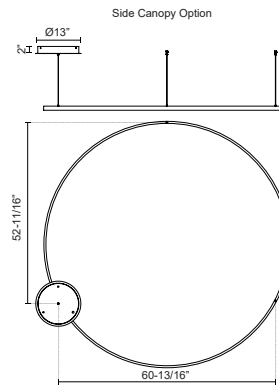

### SPECIFICATION DETAILS

\* For custom options, consult factory for details.

<b>Fixture Dimensions</b>	D70-7/8" x H1-3/8"
<b>Light Source</b>	LED with DC Driver
<b>Wattage</b>	160W
<b>Total Lumens</b>	11700lm
<b>Delivered Lumens</b>	BG-4405lm*; BK-4405lm*; WH-5930lm*;
<b>Voltage</b>	120V
<b>Color Temperature</b>	3000K
<b>CRI (Ra)</b>	90CRI
<b>Optional Color Temps</b>	2700K - 5000K Available, Minimum Order Quantities Apply
<b>LED Rated Life</b>	50,000 hours
<b>Dimming</b>	100% - 10%, TRIAC or ELV Dimmer (Not Included)
<b>Diffuser Details</b>	Frosted Silicone Diffuser
<b>Adjustable</b>	Yes
<b>Wire Length</b>	120" Max
<b>Wire Type</b>	BG - Black Wire; BK - Black Wire; WH - Clear Wire;
<b>Location</b>	Dry
<b>Warranty</b>	5 Years
<b>Illumination Direction</b>	Downlight
<b>Canopy Dimensions</b>	D13" x H2"

### DESCRIPTION

Extruded and rolled aluminum with rectangular profile. Flush silicone diffuser. Matte powder-coated finish. Down light. Duo canopy mounting style

Finish  
BK - Black  
BG - Brushed Gold  
WH - White