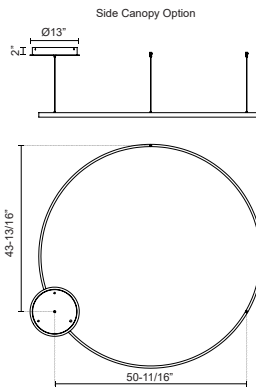

Fixture Dimensions	D59" x H1-3/8"
Light Source	LED with DC Driver
Wattage	126W
Total Lumens	9250lm
Delivered Lumens	BG-3955lm; BK-3955lm; WH-5320lm*;
Voltage	120V
Color Temperature	3000K
CRI (Ra)	90CRI
Optional Color Temps	2700K - 5000K Available, Minimum Order Quantities Apply
LED Rated Life	50,000 hours
Dimming	100% - 10%, TRIAC or ELV Dimmer (Not Included)
Diffuser Details	Frosted Silicone Diffuser
Adjustable	Yes
Wire Length	120" Max
Wire Type	BG - Black Wire; BK - Black Wire; WH - Clear Wire;
Location	Dry
Warranty	5 Years
Illumination Direction	Downlight
Canopy Dimensions	D13" x H2"

DESCRIPTION

Extruded and rolled aluminum with rectangular profile. Flush silicone diffuser. Matte powder-coated finish. Down light. Duo canopy mounting style

KUZCO

19054 28TH AVENUE
SURREY - BC V3Z 6M3
CANADA