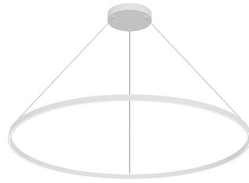

CERCHIO PD87160

PENDANTS

PROJECT

PD87160-WH
White

PD87160-BG
Brushed Gold

PD87160-BK
Black

SPECIFICATION DETAILS

* For custom options, consult factory for details.

Fixture Dimensions	D59" x H1-3/8"
Light Source	LED with DC Driver
Wattage	126W
Total Lumens	9250lm
Delivered Lumens	BG-3955lm; BK-3955lm; WH-5320lm*;
Voltage	120V
Color Temperature	3000K
CRI (Ra)	90CRI
Optional Color Temps	2700K - 5000K Available, Minimum Order Quantities Apply
LED Rated Life	50,000 hours
Dimming	100% - 10%, TRIAC or ELV Dimmer (Not Included)
Diffuser Details	Frosted Silicone Diffuser
Adjustable	Yes
Wire Length	120" Max
Wire Type	BG - Black Wire; BK - Black Wire; WH - Clear Wire;
Location	Dry
Warranty	5 Years
Illumination Direction	Downlight
Canopy Dimensions	D13" x H2"

DESCRIPTION

Extruded and rolled aluminum with rectangular profile. Flush silicone diffuser. Matte powder-coated finish. Down light. Duo canopy mounting style

KUZCO

19054 28TH AVENUE
SURREY - BC V3Z 6M3
CANADA