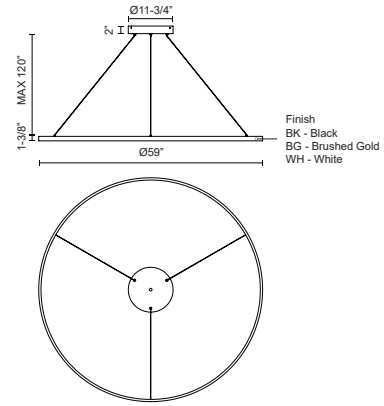

Fixture Dimensions	D59" x H1-3/8"
Light Source	LED with DC Driver
Wattage	126W
Total Lumens	9250lm
Delivered Lumens	BG-3955lm; BK-3955lm; WH-5320lm*;
Voltage	120V
Color Temperature	3000K
CRI (Ra)	90CRI
Optional Color Temps	2700K - 5000K Available, Minimum Order Quantities Apply
LED Rated Life	50,000 hours
Dimming	100% - 10%, TRIAC or ELV Dimmer (Not Included)
Diffuser Details	Frosted Silicone Diffuser
Adjustable	Yes
Wire Length	120" Max
Wire Type	BG - Black Wire; BK - Black Wire; WH - Clear Wire;
Location	Dry
Warranty	5 Years
Illumination Direction	Downlight
Canopy Dimensions	D13" x H2"

DESCRIPTION

Extruded and rolled aluminum with rectangular profile. Flush silicone diffuser. Matte powder-coated finish. Down light. Duo canopy mounting style

KUZCO

19054 28TH AVENUE
SURREY - BC V3Z 6M3
CANADA