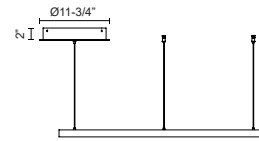

Fixture Dimensions	D35-3/8" x H1-3/8"
Light Source	LED with DC Driver
Wattage	78W
Total Lumens	5630lm
Delivered Lumens	BG-2270lm*; BK-2270lm*; WH-3055lm*;
Voltage	120V
Color Temperature	3000K
CRI (Ra)	90CRI
Optional Color Temps	2700K - 5000K Available, Minimum Order Quantities Apply
LED Rated Life	50,000 hours
Dimming	100% - 10%, TRIAC or ELV Dimmer (Not Included)
Diffuser Details	Frosted Silicone Diffuser
Adjustable	Yes
Wire Length	120" Max
Wire Type	BG - Black Wire; BK - Black Wire; WH - Clear Wire;
Location	Dry
Warranty	5 Years
Illumination Direction	Downlight
Canopy Dimensions	D11-3/4" x H2"

DESCRIPTION

Extruded and rolled aluminum with rectangular profile. Flush silicone diffuser. Matte powder-coated finish. Down light. Duo canopy mounting style

Side Canopy Option

KUZCO

19054 28TH AVENUE
SURREY - BC V3Z 6M3
CANADA