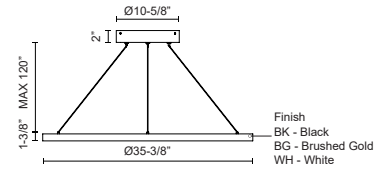

Fixture Dimensions	D35-3/8" x H1-3/8"
Light Source	LED with DC Driver
Wattage	78W
Total Lumens	5630lm
Delivered Lumens	BG-2270lm*; BK-2270lm*; WH-3055lm*;
Voltage	120V
Color Temperature	3000K
CRI (Ra)	90CRI
Optional Color Temps	2700K - 5000K Available, Minimum Order Quantities Apply
LED Rated Life	50,000 hours
Dimming	100% - 10%, TRIAC or ELV Dimmer (Not Included)
Diffuser Details	Frosted Silicone Diffuser
Adjustable	Yes
Wire Length	120" Max
Wire Type	BG - Black Wire; BK - Black Wire; WH - Clear Wire;
Location	Dry
Warranty	5 Years
Illumination Direction	Downlight
Canopy Dimensions	D11-3/4" x H2"

DESCRIPTION

Extruded and rolled aluminum with rectangular profile. Flush silicone diffuser. Matte powder-coated finish. Down light. Duo canopy mounting style

Side Canopy Option

KUZCO

19054 28TH AVENUE
SURREY - BC V3Z 6M3
CANADA