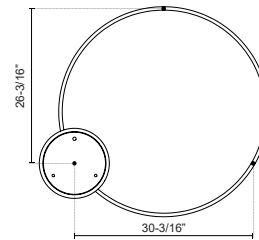

Fixture Dimensions	D35-3/8" x H1-3/8"
Light Source	LED with DC Driver
Wattage	78W
Total Lumens	5630lm
Delivered Lumens	BG-2270lm*; BK-2270lm*; WH-3055lm*;
Voltage	120V
Color Temperature	3000K
CRI (Ra)	90CRI
Optional Color Temps	2700K - 5000K Available, Minimum Order Quantities Apply
LED Rated Life	50,000 hours
Dimming	100% - 10%, TRIAC or ELV Dimmer (Not Included)
Diffuser Details	Frosted Silicone Diffuser
Adjustable	Yes
Wire Length	120" Max
Wire Type	BG - Black Wire; BK - Black Wire; WH - Clear Wire;
Location	Dry
Warranty	5 Years
Illumination Direction	Downlight
Canopy Dimensions	D11-3/4" x H2"

DESCRIPTION

Extruded and rolled aluminum with rectangular profile. Flush silicone diffuser. Matte powder-coated finish. Down light. Duo canopy mounting style

Side Canopy Option

KUZCO

19054 28TH AVENUE
SURREY - BC V3Z 6M3
CANADA