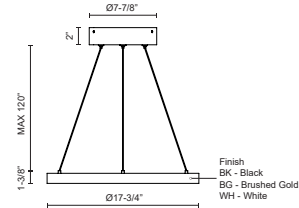

PD87118-BG
Brushed Gold

PD87118-BK
Black

PD87118-WH
White

SPECIFICATION DETAILS

* For custom options, consult factory for details.

Fixture Dimensions	D17-3/4" x H1-3/8"
Light Source	LED with DC Driver
Wattage	37W
Total Lumens	2810lm
Delivered Lumens	BG-1280lm*; BK-1280lm*; WH-1720lm*;
Voltage	120V
Color Temperature	3000K
CRI (Ra)	90CRI
Optional Color Temps	2700K - 5000K Available, Minimum Order Quantities Apply
LED Rated Life	50,000 hours
Dimming	100% - 10%, TRIAC or ELV Dimmer (Not Included)
Diffuser Details	Frosted Silicone Diffuser
Adjustable	Yes
Wire Length	120" Max
Wire Type	BG - Black Wire; BK - Black Wire; WH - Clear Wire;
Location	Dry
Warranty	5 Years
Illumination Direction	Downlight
Canopy Dimensions	D8-5/8" x H2"

DESCRIPTION

Extruded and rolled aluminum with rectangular profile. Flush silicone diffuser. Matte powder-coated finish. Down light. Duo canopy mounting style

Side Canopy Option