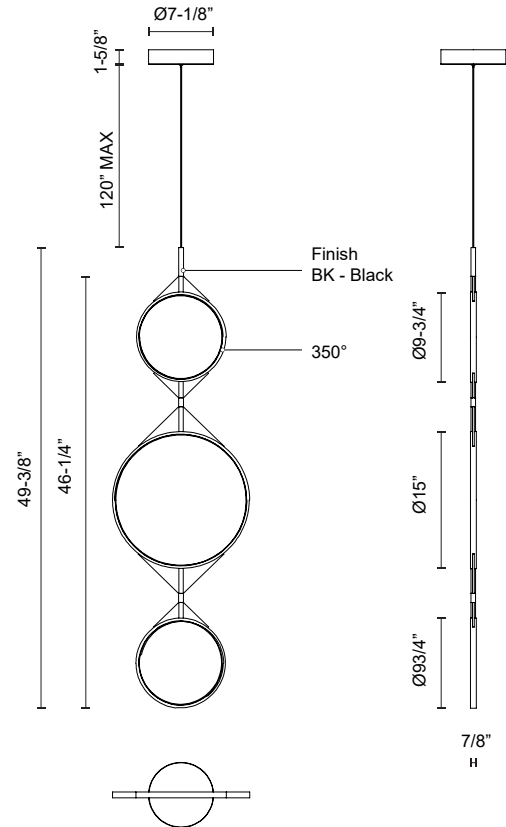

SERIF PD84353

PENDANTS

PROJECT

DESCRIPTION

The Serif Collection features clean, angular geometrics colliding in harmony. Minimal yet impactful, the rings of light seem to float organically in air. Each piece of the Serif Collection is adjustable to fit your style, from minimal and clean uniform rings, to free-form. This versatility makes it the perfect mixture of both two- and three-dimensional art depending on the ring formations you create.

SPECIFICATION DETAILS

* For custom options, consult factory for details.

Fixture Dimensions	L15" x W7/8" x H49-3/8"
Light Source	LED with DC Driver
Wattage	36W
Total Lumens	2720lm
Delivered Lumens	BK-2000lm*
Voltage	120V
Color Temperature	3000K
CRI (Ra)	90CRI
Optional Color Temps	2700K - 5000K Available, Minimum Order Quantities Apply
LED Rated Life	50,000 hours
Dimming	100% - 10%, TRIAC or ELV Dimmer (Not Included)
Diffuser Details	Frosted Silicone Diffuser
Adjustable	Yes
Wire Length	120" Max
Wire Type	Black Coaxial Wire
Minimum Hang Height	56"
Location	Dry
Warranty	5 Years
Canopy Dimensions	D7-1/8" x H1-5/8"
Finish Option(s)	Black