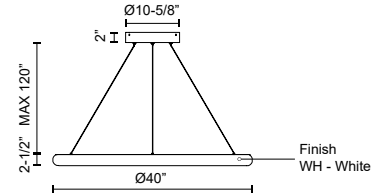

### DESCRIPTION

An illuminated circumference of bright uniform light the CUMULUS MINOR is devoid of extraneous detail appearing as a single endless loop. The miniscule ovoid profile of the polymeric ring condenses the lamp assembly into a compact yet airy visual footprint, a reduced scale from the substantial CUMULUS pendant series. Available in multiple sizes.

### SPECIFICATION DETAILS

\* For custom options, consult factory for details.

<b>Fixture Dimensions</b>	D40" x H2-1/2"
<b>Light Source</b>	LED with DC Driver
<b>Wattage</b>	82W
<b>Total Lumens</b>	8610lm
<b>Delivered Lumens</b>	7542lm
<b>Voltage</b>	120V
<b>Color Temperature</b>	3000K
<b>CRI (Ra)</b>	90CRI
<b>Optional Color Temps</b>	2700K - 5000K Available, Minimum Order Quantities Apply
<b>LED Rated Life</b>	50,000 hours
<b>Dimming</b>	100% - 10%, TRIAC or ELV Dimmer (Not Included)
<b>Diffuser Details</b>	White Acrylic Diffuser
<b>Adjustable</b>	Yes
<b>Wire Length</b>	120" Max
<b>Wire Type</b>	Clear Coaxial Wire
<b>Location</b>	Dry
<b>Warranty</b>	5 Years
<b>Canopy Dimensions</b>	D11-3/4" x H2"
<b>Finish Option(s)</b>	White