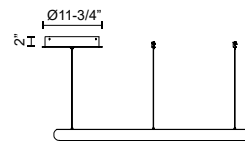

Side Canopy Option

KUZCO

19054 28TH AVENUE
SURREY - BC V3Z 6M3
CANADA

WWW.KUZCOLIGHTING.COM

COMMENT