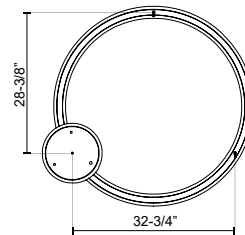

Side Canopy Option

KUZCO

19054 28TH AVENUE
SURREY - BC V3Z 6M3
CANADA

WWW.KUZCOLIGHTING.COM

COMMENT