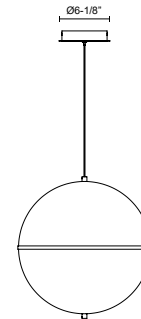

KUZCO

19054 28TH AVENUE
SURREY - BC V3Z 6M3
CANADA

WWW.KUZCOLIGHTING.COM

COMMENT