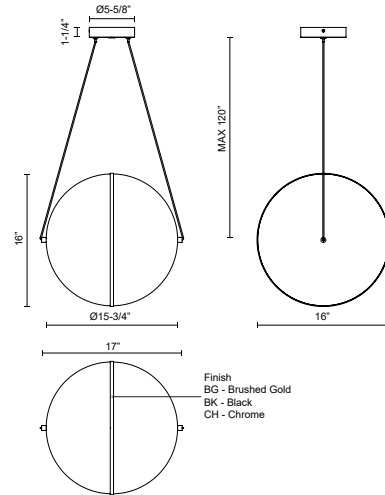

ARIES PD76716

PENDANTS

PROJECT

SPECIFICATION DETAILS

* For custom options, consult factory for details.

Fixture Dimensions	L17" x W16" x H16"
Light Source	LED with DC Driver
Wattage	21W
Total Lumens	1650lm
Delivered Lumens	800lm*
Voltage	120V
Color Temperature	3000K
CRI (Ra)	90CRI
Optional Color Temps	2700K - 5000K Available, Minimum Order Quantities Apply
LED Rated Life	50,000 hours
Dimming	100% - 10%, TRIAC or ELV Dimmer (Not Included)
Diffuser Details	Clear External Acrylic
Glass Details	Frosted Internal Glass
Adjustable	Yes
Wire Length	120" Max
Wire Type	Black
Minimum Hang Height	20"
Location	Dry
Compliance	T24-JA8
Warranty	5 Years
Illumination Direction	Up/Down
CEC Title 24 JA8	Yes, JA8-19
Canopy Dimensions	D5-5/8" x H1-1/4"

DESCRIPTION

The celestial spheres of the Aries Collection create a one-of-a-kind space that's quite literally out of this world. This fantastic displaced floating light makes a superb statement piece in any style home. Each of the three incredible finishes offers completely adjustable lengths up to 120". The gyroscope-like spheres can be adjusted for optimal lighting from the interior frosted glass accents

Center Canopy Option

KUZCO

19054 28TH AVENUE
SURREY - BC V3Z 6M3
CANADA

WWW.KUZCOLIGHTING.COM

COMMENT