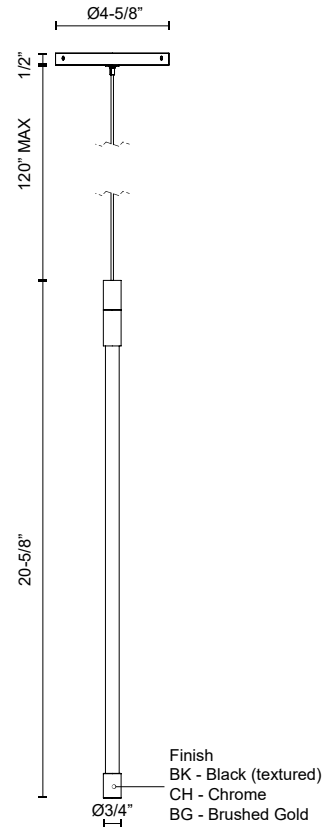

MOTIF PD75021

PENDANTS

PROJECT

SPECIFICATION DETAILS

* For custom options, consult factory for details.

Fixture Dimensions	D3/4" x H20-5/8"
Light Source	LED with DC Driver
Wattage	8W
Total Lumens	840lm
Delivered Lumens	705lm
Voltage	120V
Color Temperature	2700K
CRI (Ra)	90CRI
LED Rated Life	50,000 hours
Dimming	100% - 10%, TRIAC or ELV Dimmer (Not Included)
Glass Details	Clear Glass
Adjustable	Yes
Wire Length	120" Max
Minimum Hang Height	22"
Wire Type	BG, BK - Black Coaxial Wire; CH - Clear Coaxial Wire;
Location	Dry
Warranty	5 Years
CEC Title 24 JA8	Yes, JA8-19
Canopy Dimensions	D4-5/8" x H1/2"

DESCRIPTION

The Motif Collection is inspired by the multitude of configurations in which it can create. Each fixture is comprised of thin lines of light in a refractive cylinder, creating both clean lines and modern elegance. This collection features the latest in modern LED filament technology, creating a warm glow of light throughout each fixture that is both vintage and modern at once.

KUZCO

19054 28TH AVENUE
SURREY - BC V3Z 6M3
CANADA

WWW.KUZCOLIGHTING.COM

COMMENT