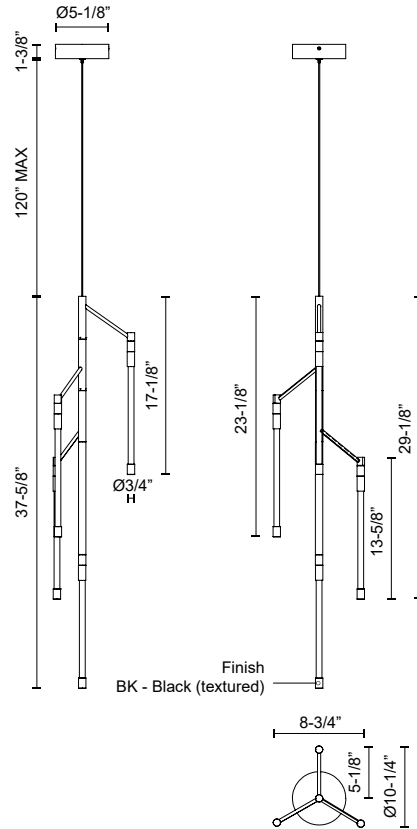

### SPECIFICATION DETAILS

\* For custom options, consult factory for details.

<b>Fixture Dimensions</b>	D10-1/4" x H37-5/8"
<b>Light Source</b>	LED with DC Driver
<b>Wattage</b>	17W
<b>Total Lumens</b>	2100lm
<b>Delivered Lumens</b>	1880lm
<b>Voltage</b>	120V
<b>Color Temperature</b>	2700K
<b>CRI (Ra)</b>	90CRI
<b>LED Rated Life</b>	50,000 hours
<b>Dimming</b>	100% - 10%, TRIAC or ELV Dimmer (Not Included)
<b>Glass Details</b>	Clear Glass
<b>Adjustable</b>	Yes
<b>Wire Length</b>	120" Max
<b>Minimum Hang Height</b>	40"
<b>Wire Type</b>	Black Coaxial Wire
<b>Location</b>	Dry
<b>Warranty</b>	5 Years
<b>CEC Title 24 JA8</b>	Yes, JA8-19
<b>Canopy Dimensions</b>	D5-1/8" x H1-3/8"
<b>Finish Option(s)</b>	Black