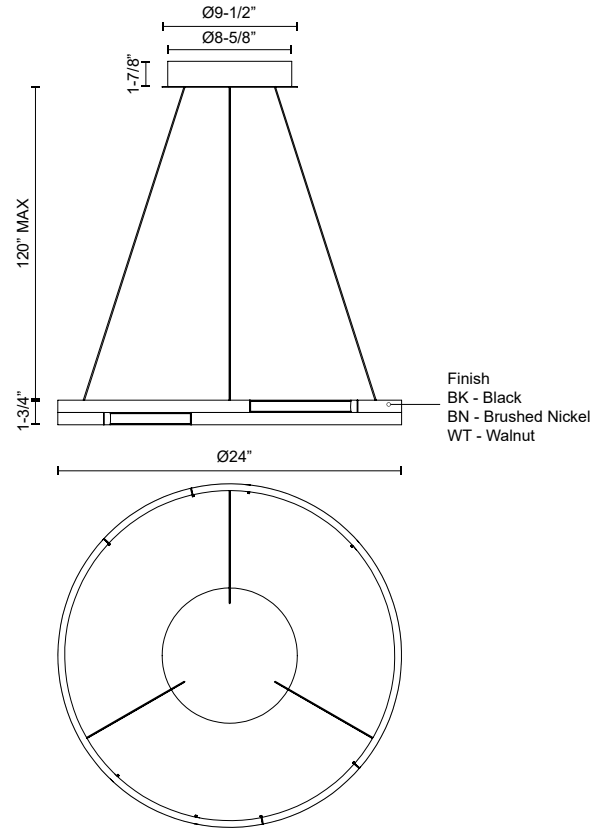

ANELLO MINOR PD52724

PENDANTS

PROJECT

PD52724-BN
Brushed Nickel

PD52724-WT
Walnut

PD52724-BK
Black

SPECIFICATION DETAILS

* For custom options, consult factory for details.

Fixture Dimensions	D24" x H1-3/4"
Light Source	LED with DC Driver
Wattage	58W
Total Lumens	4930lm
Delivered Lumens	BN-2049lm
Voltage	120V
Color Temperature	3000K
CRI (Ra)	90CRI
Optional Color Temps	2700K - 5000K Available, Minimum Order Quantities Apply
LED Rated Life	50,000 hours
Dimming	100% - 10%, TRIAC Dimmer (Not Included)
Diffuser Details	Frosted acrylic diffuser
Adjustable	Yes
Wire Length	120" Max
Wire Type	Black Coaxial Wire
Minimum Hang Height	18"
Location	Dry
Warranty	5 Years
Canopy Dimensions	D9-1/2" x H1-7/8"

DESCRIPTION

Two layers of gently arched metal bands combine to form an asymmetric architectural appearance. The offset illuminated components create a dynamic lamp that changes visually depending on your viewpoint.