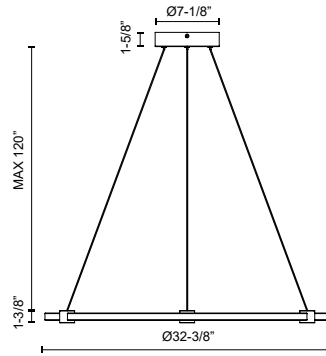

### SPECIFICATION DETAILS

\* For custom options, consult factory for details.

<b>Fixture Dimensions</b>	D32-3/8" x H1-3/8"
<b>Light Source</b>	LED with DC Driver
<b>Wattage</b>	44W
<b>Total Lumens</b>	2850lm
<b>Delivered Lumens</b>	1580lm*
<b>Voltage</b>	120V
<b>Color Temperature</b>	3000K
<b>CRI (Ra)</b>	90CRI
<b>Optional Color Temps</b>	2700K - 5000K Available, Minimum Order Quantities Apply
<b>LED Rated Life</b>	50,000 hours
<b>Dimming</b>	100% - 10%, TRIAC or ELV Dimmer (Not Included)
<b>Diffuser Details</b>	Clear Acrylic Exterior/White Silicone Interior
<b>Adjustable</b>	Yes
<b>Wire Length</b>	120" Max
<b>Wire Type</b>	Black
<b>Minimum Hang Height</b>	16"
<b>Location</b>	Dry
<b>Warranty</b>	5 Years
<b>Illumination Direction</b>	Up/Down
<b>Canopy Dimensions</b>	D7-1/8" x H1-5/8"