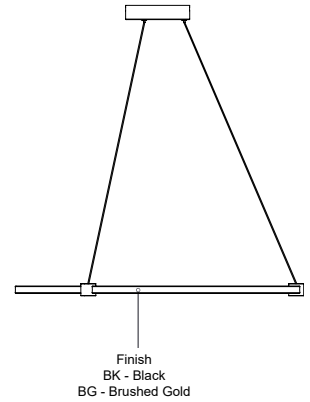

### SPECIFICATION DETAILS

\* For custom options, consult factory for details.

<b>Fixture Dimensions</b>	D32-3/8" x H1-3/8"
<b>Light Source</b>	LED with DC Driver
<b>Wattage</b>	44W
<b>Total Lumens</b>	2850lm
<b>Delivered Lumens</b>	1580lm*
<b>Voltage</b>	120V
<b>Color Temperature</b>	3000K
<b>CRI (Ra)</b>	90CRI
<b>Optional Color Temps</b>	2700K - 5000K Available, Minimum Order Quantities Apply
<b>LED Rated Life</b>	50,000 hours
<b>Dimming</b>	100% - 10%, TRIAC or ELV Dimmer (Not Included)
<b>Diffuser Details</b>	Clear Acrylic Exterior/White Silicone Interior
<b>Adjustable</b>	Yes
<b>Wire Length</b>	120" Max
<b>Wire Type</b>	Black
<b>Minimum Hang Height</b>	16"
<b>Location</b>	Dry
<b>Warranty</b>	5 Years
<b>Illumination Direction</b>	Up/Down
<b>Canopy Dimensions</b>	D7-1/8" x H1-5/8"