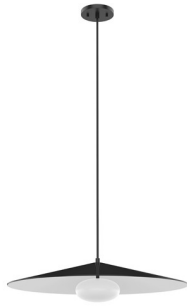

# CRUZ PD22824

## PENDANTS

PROJECT

PD22824-GY  
Felt - Gray

PD22824-BK/WH  
Metal - Black/White

### SPECIFICATION DETAILS

\* For custom options, consult factory for details.

<b>Fixture Dimensions</b>	D24" x H6-5/8"
<b>Light Source</b>	AC LED Module
<b>Wattage</b>	13W
<b>Total Lumens</b>	1000lm
<b>Delivered Lumens</b>	BK/WH-781lm; GY-673lm;
<b>Voltage</b>	120V
<b>Color Temperature</b>	3000K
<b>CRI (Ra)</b>	90CRI
<b>Optional Color Temps</b>	2700K - 5000K Available, Minimum Order Quantities Apply
<b>LED Rated Life</b>	50,000 hours
<b>Dimming</b>	100% - 10%, ELV Dimmer (Not Included)
<b>Shade Details</b>	Spun Aluminum or Felt Shade
<b>Glass Details</b>	Opal Glass
<b>Adjustable</b>	Yes
<b>Wire Length</b>	120" Max
<b>Wire Type</b>	Black Braided Cord
<b>Minimum Hang Height</b>	8"
<b>Location</b>	Dry
<b>Warranty</b>	5 Years
<b>Canopy Dimensions</b>	D4-3/4" x H7/8"

### DESCRIPTION

Inspired by the peaks and valleys created by wave forms, the Cruz Collection is a geometric wonder. The soft shaped glass shades emit ample ambient light throughout, making it the perfect modern decorative piece for any space.