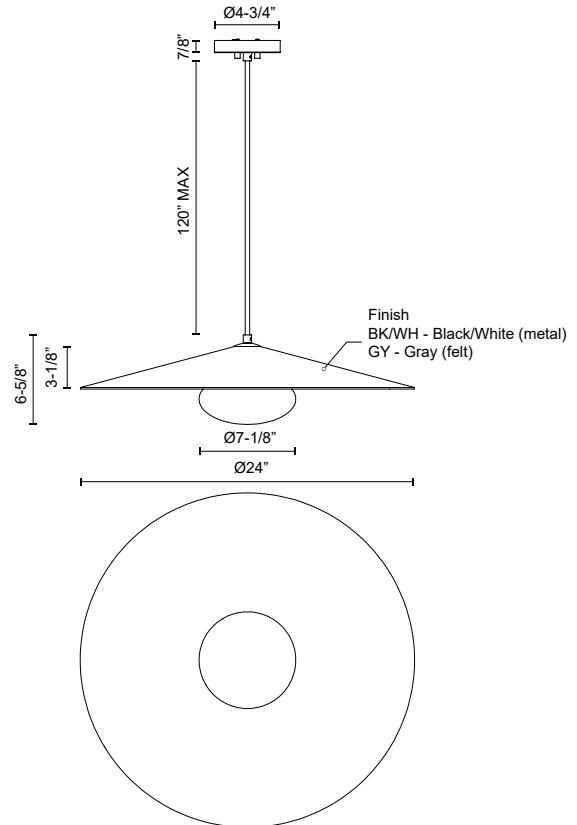

DESCRIPTION

Inspired by the peaks and valleys created by wave forms, the Cruz Collection is a geometric wonder. The soft shaped glass shades emit ample ambient light throughout, making it the perfect modern decorative piece for any space.