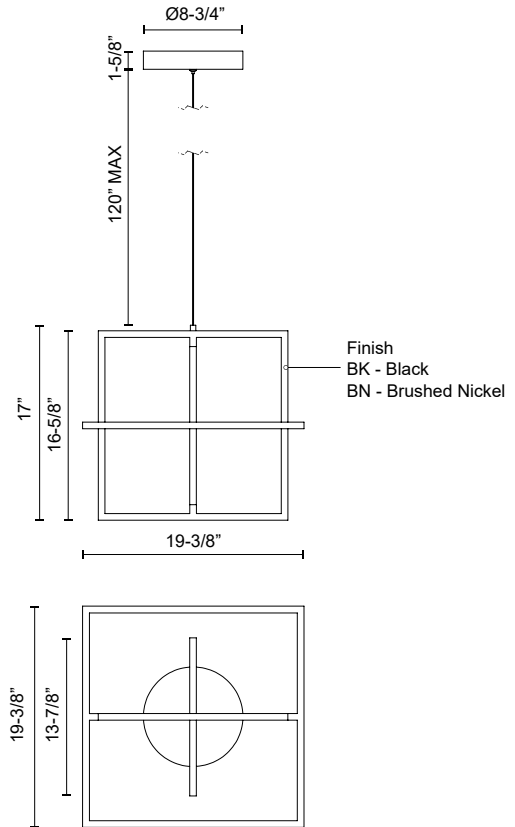

MONDRIAN PD16320

PENDANTS

PROJECT

PD16320-BN
Brushed Nickel

PD16320-BK
Black

SPECIFICATION DETAILS

* For custom options, consult factory for details.

Fixture Dimensions	L19-3/8" x W19-3/8" x H17"
Light Source	LED with DC Driver
Wattage	84W
Total Lumens	7140lm
Delivered Lumens	2940lm*
Voltage	120V
Color Temperature	3000K
CRI (Ra)	90CRI
Optional Color Temps	2700K - 5000K Available, Minimum Order Quantities Apply
LED Rated Life	50,000 hours
Diffuser Details	Frosted acrylic diffuser
Dimming	100% - 10%, TRIAC or ELV Dimmer (Not Included)
Adjustable	Yes
Wire Length	120" Max
Minimum Hang Height	20"
Wire Type	BK - Black SSL Wire; BN - Clear SSL Wire;
Location	Dry
Warranty	5 Years
Canopy Dimensions	D8-3/4" x H1-5/8"

DESCRIPTION

Mondrian series is composed from numerous rectilinear frames of light. The illuminated borders surrounding an open central void create an illusion of levitation. The airy design and negative space allow the fixture to visually blend into the environment. High-quality finish and simple forms coalesce in the elegant new product.