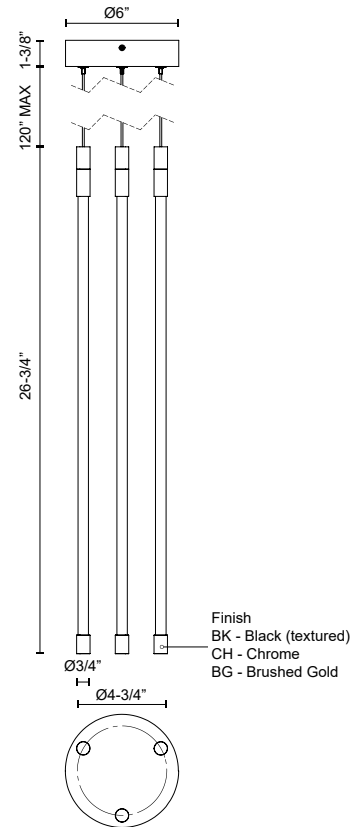

MOTIF MP75227

PENDANTS

PROJECT

SPECIFICATION DETAILS

* For custom options, consult factory for details.

Fixture Dimensions	D5-1/2" x H26-3/4"
Light Source	LED with DC Driver
Wattage	26W
Total Lumens	2940lm
Delivered Lumens	2700lm*
Voltage	120V
Color Temperature	2700K
CRI (Ra)	90CRI
LED Rated Life	50,000 hours
Dimming	100% - 10%, TRIAC or ELV Dimmer (Not Included)
Glass Details	Clear Glass
Adjustable	Yes
Wire Length	120" Max
Minimum Hang Height	30"
Wire Type	BG, BK - Black Coaxial Wire; CH - Clear Coaxial Wire;
Location	Dry
Warranty	5 Years
CEC Title 24 JA8	Yes, JA8-19
Canopy Dimensions	D6" x H1-3/8"

DESCRIPTION

The Motif Collection is inspired by the multitude of configurations in which it can create. Each fixture is comprised of thin lines of light in a refractive cylinder, creating both clean lines and modern elegance. This collection features the latest in modern LED filament technology, creating a warm glow of light throughout each fixture that is both vintage and modern at once.

KUZCO

19054 28TH AVENUE
SURREY - BC V3Z 6M3
CANADA

WWW.KUZCOLIGHTING.COM

COMMENT