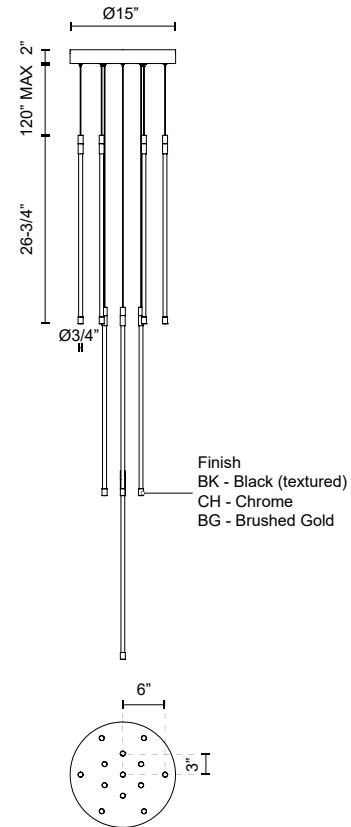

MOTIF MP75127

PENDANTS

PROJECT

MP75127-BK
Black

MP75127-CH
Chrome

MP75127-BG
Brushed Gold

SPECIFICATION DETAILS

* For custom options, consult factory for details.

Fixture Dimensions	D12-3/4" x H26-3/4"
Light Source	LED with DC Driver
Total Lumens	13650lm
Wattage	115W
Delivered Lumens	11710lm
Voltage	120V
Color Temperature	2700K
CRI (Ra)	90CRI
LED Rated Life	50,000 hours
Dimming	100% - 10%, TRIAC or ELV Dimmer (Not Included)
Glass Details	Clear Glass
Adjustable	Yes
Wire Length	120" Max
Minimum Hang Height	30"
Wire Type	BG, BK - Black Coaxial Wire; CH - Clear Coaxial Wire;
Location	Dry
Warranty	5 Years
Canopy Dimensions	D15" x H2"

DESCRIPTION

The Motif Collection is inspired by the multitude of configurations in which it can create. Each fixture is comprised of thin lines of light in a refractive cylinder, creating both clean lines and modern elegance. This collection features the latest in modern LED filament technology, creating a warm glow of light throughout each fixture that is both vintage and modern at once.