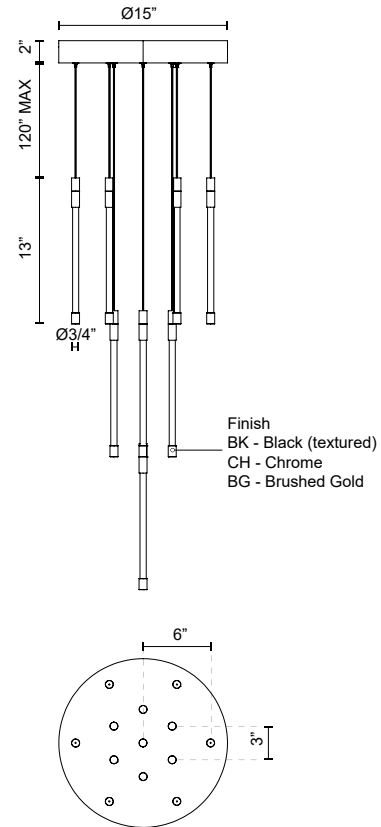

Fixture Dimensions	D12-3/4" x H13"
Light Source	LED with DC Driver
Total Lumens	6825lm
Wattage	53W
Delivered Lumens	6115lm
Voltage	120V
Color Temperature	2700K
CRI (Ra)	90CRI
LED Rated Life	50,000 hours
Dimming	100% - 10%, TRIAC or ELV Dimmer (Not Included)
Glass Details	Clear Glass
Adjustable	Yes
Wire Length	120" Max
Minimum Hang Height	16"
Location	Dry
Warranty	5 Years
Canopy Dimensions	D15" x H2"
Wire Type	BG, BK - Black Coaxial Wire; CH - Clear Coaxial Wire;

DESCRIPTION

The Motif Collection is inspired by the multitude of configurations in which it can create. Each fixture is comprised of thin lines of light in a refractive cylinder, creating both clean lines and modern elegance. This collection features the latest in modern LED filament technology, creating a warm glow of light throughout each fixture that is both vintage and modern at once.