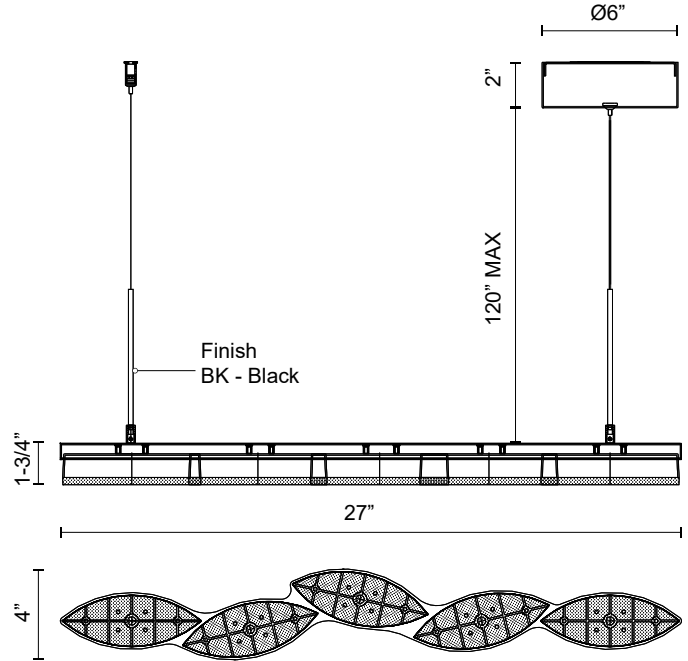

**POPLAR
LP90727
PENDANTS**

PROJECT

DESCRIPTION

Modern meets nature in a way that is versatile and sophisticated in the organically layered vanity and pendants in the Poplar Collection. Multi-layered diffusion of light adds dimension to this collection and sets it apart.

SPECIFICATION DETAILS

* For custom options, consult factory for details.

Fixture Dimensions	L27" x W4" x H1-3/4"
Light Source	LED with DC Driver
Wattage	33W
Total Lumens	2550lm
Delivered Lumens	2300lm*
Voltage	120V
Color Temperature	3000K
CRI (Ra)	90CRI
Optional Color Temps	2700K - 5000K Available, Minimum Order Quantities Apply
LED Rated Life	50,000 hours
Dimming	100% - 10%, TRIAC or ELV Dimmer (Not Included)
Diffuser Details	Frosted PC Diffuser
Adjustable	Yes
Wire Length	120" Max
Wire Type	Black Coaxial Wire
Minimum Hang Height	12"
Location	Dry
Warranty	5 Years
Canopy Dimensions	D6" x H2"
Finish Option(s)	Black