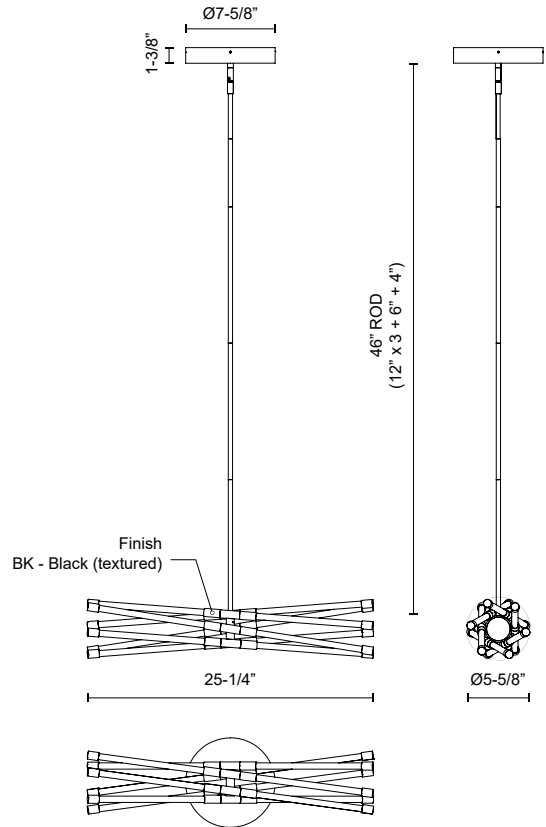

MOTIF LP74626

PENDANTS

PROJECT

DESCRIPTION

The Motif Collection is inspired by the multitude of configurations in which it can create. Each fixture is comprised of thin lines of light in a refractive cylinder, creating both clean lines and modern elegance. This collection features the latest in modern LED filament technology, creating a warm glow of light throughout each fixture that is both vintage and modern at once.

SPECIFICATION DETAILS

* For custom options, consult factory for details.

Fixture Dimensions	L25-1/4" x D5-5/8"
Light Source	LED with DC Driver
Wattage	55W
Total Lumens	6090lm
Delivered Lumens	5645lm
Voltage	120V
Color Temperature	2700K
CRI (Ra)	90CRI
LED Rated Life	50,000 hours
Dimming	100% - 10%, TRIAC or ELV Dimmer (Not Included)
Glass Details	Clear Glass
Adjustable	Yes
Rod Length	46" Max (3x12" + 1x6" + 1x4")
Wire Length	60"
Minimum Hang Height	12"
Location	Dry
Ceiling Adaptor	Yes, Up to 45 Degrees
Warranty	5 Years
Canopy Dimensions	D7-5/8" x H1-3/8"
Finish Option(s)	Black