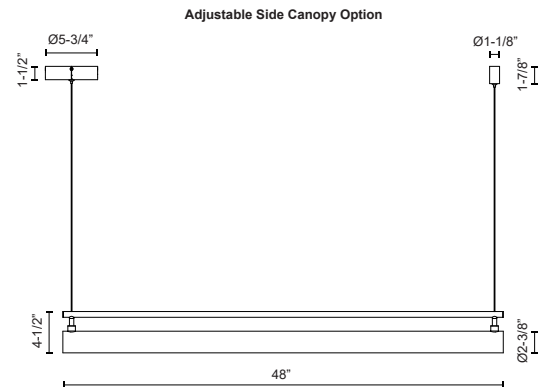

### DESCRIPTION

Glass cylinder with frosted white interior coating and aluminum die-cast body

### SPECIFICATION DETAILS

\* For custom options, consult factory for details.

<b>Fixture Dimensions</b>	L48" x W2-3/8" x H4-1/2"
<b>Light Source</b>	LED with DC Driver
<b>Wattage</b>	40W
<b>Total Lumens</b>	3990lm
<b>Delivered Lumens</b>	BK-3384lm*
<b>Voltage</b>	120V
<b>Color Temperature</b>	3000K
<b>CRI (Ra)</b>	90CRI
<b>Optional Color Temps</b>	2700K - 5000K Available, Minimum Order Quantities Apply
<b>LED Rated Life</b>	50,000 hours
<b>Dimming</b>	100% - 10%, TRIAC or ELV Dimmer (Not Included)
<b>Glass Details</b>	Frosted Glass
<b>Adjustable</b>	Yes
<b>Wire Length</b>	120" Max
<b>Wire Type</b>	Black Wire
<b>Minimum Hang Height</b>	8"
<b>Location</b>	Dry
<b>Warranty</b>	5 Years
<b>CEC Title 24 JA8</b>	Yes, JA8-19
<b>Energy Star Certified</b>	Energy Star Compliant
<b>Canopy Dimensions</b>	D5-3/4" x H1-1/2"
<b>Finish Option(s)</b>	Black