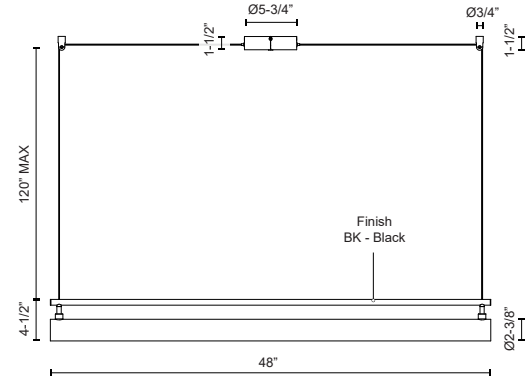

### SPECIFICATION DETAILS

\* For custom options, consult factory for details.

<b>Fixture Dimensions</b>	L48" x W2-3/8" x H4-1/2"
<b>Light Source</b>	LED with DC Driver
<b>Wattage</b>	40W
<b>Total Lumens</b>	3990lm
<b>Delivered Lumens</b>	BK-3384lm*
<b>Voltage</b>	120V
<b>Color Temperature</b>	3000K
<b>CRI (Ra)</b>	90CRI
<b>Optional Color Temps</b>	2700K - 5000K Available, Minimum Order Quantities Apply
<b>LED Rated Life</b>	50,000 hours
<b>Dimming</b>	100% - 10%, TRIAC or ELV Dimmer (Not Included)
<b>Glass Details</b>	Frosted Glass
<b>Adjustable</b>	Yes
<b>Wire Length</b>	120" Max
<b>Wire Type</b>	Black Wire
<b>Minimum Hang Height</b>	8"
<b>Location</b>	Dry
<b>Warranty</b>	5 Years
<b>CEC Title 24 JA8</b>	Yes, JA8-19
<b>Energy Star Certified</b>	Energy Star Compliant
<b>Canopy Dimensions</b>	D5-3/4" x H1-1/2"
<b>Finish Option(s)</b>	Black