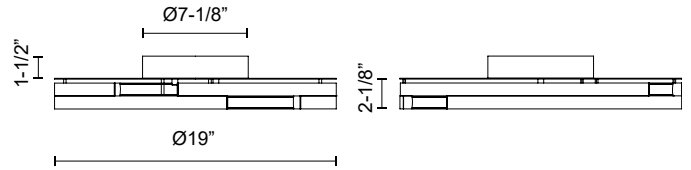

ANELLO MINOR FM52719

FLUSH MOUNT

PROJECT

DESCRIPTION

Two layers of gently arched metal bands combine to form an asymmetric architectural appearance. The offset illuminated components create a dynamic lamp that changes visually depending on your viewpoint.

FM52719-BK
Black

FM52719-BN
Brushed Nickel

FM52719-WT
Walnut

SPECIFICATION DETAILS

* For custom options, consult factory for details.

| | |
|-----------------------------|---|
| Fixture Dimensions | D19" x H3-5/8" |
| Light Source | LED with DC Driver |
| Wattage | 50W |
| Total Lumens | 3910lm |
| Delivered Lumens | BK-995lm; BN-1422lm; WT-1139lm; |
| Voltage | 120V |
| Color Temperature | 3000K |
| CRI (Ra) | 90CRI |
| Optional Color Temps | 2700K - 5000K Available, Minimum Order Quantities Apply |
| LED Rated Life | 50,000 hours |
| Dimming | 100% - 10%, TRIAC Dimmer (Not Included) |
| Diffuser Details | Frosted acrylic diffuser |
| Location | Dry |
| Warranty | 5 Years |
| Mounting Style | All Orientation; Ceiling and Wall; |
| Canopy Dimensions | D7-1/8" x H1-1/2" |