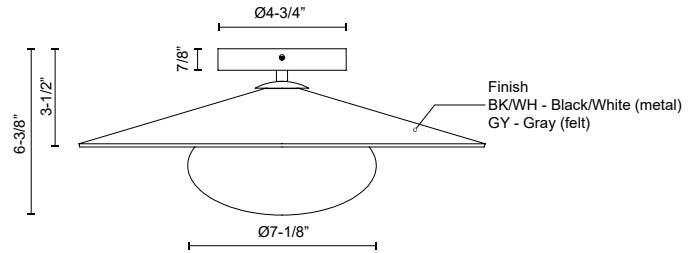

CRUZ
FM22815
 FLUSH MOUNT

PROJECT

DESCRIPTION

Inspired by the peaks and valleys created by wave forms, the Cruz Collection is a geometric wonder. The soft shaped glass shades emit ample ambient light throughout, making it the perfect modern decorative piece for any space.

FM22815-BK/WH
 Metal - Black/White

FM22815-GY
 Felt - Gray

SPECIFICATION DETAILS

* For custom options, consult factory for details.

Fixture Dimensions	D15" x H6-3/8"
Light Source	AC LED Module
Total Lumens	1000lm
Wattage	13W
Delivered Lumens	BK/WH-781lm; GY-673lm;
Voltage	120V
Color Temperature	3000K
CRI (Ra)	90CRI
Optional Color Temps	2700K - 5000K Available, Minimum Order Quantities Apply
LED Rated Life	50,000 hours
Dimming	100% - 10%, ELV Dimmer (Not Included)
Shade Details	Spun Aluminum or Felt Shade
Glass Details	Opal Glass
Location	Dry
Warranty	5 Years
Mounting Style	All Orientation; Ceiling and Wall;
Canopy Dimensions	D4-3/4" x H7/8"