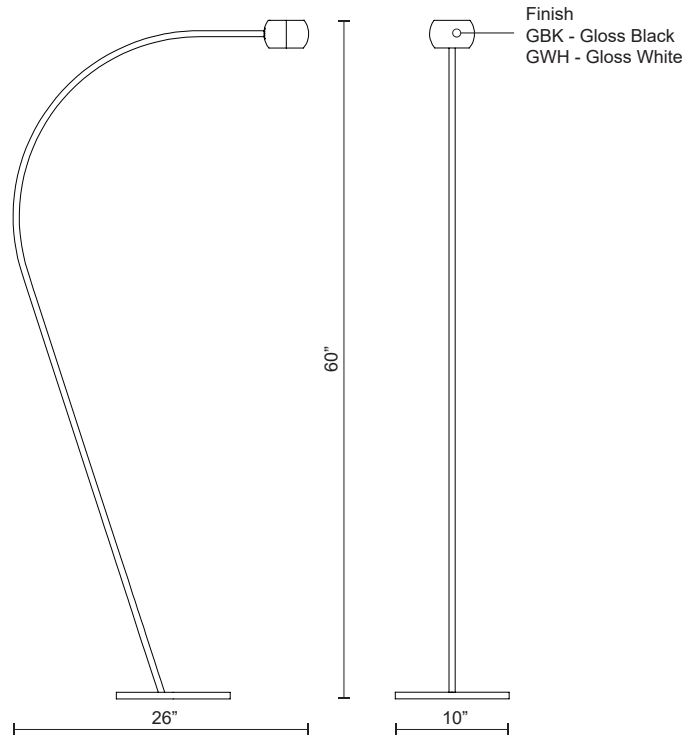

FLUX FL46660

LAMPS

PROJECT

FL46660-GWH
Gloss White

FL46660-GBK
Gloss Black

SPECIFICATION DETAILS

* For custom options, consult factory for details.

Fixture Dimensions	L26" x W10" x H60"
Light Source	LED with DC Driver
Wattage	10W
Total Lumens	800lm
Delivered Lumens	GBK-210lm; GWH-371lm;
Voltage	120V
Color Temperature	3000K
CRI (Ra)	90CRI
Optional Color Temps	2700K - 5000K Available, Minimum Order Quantities Apply
LED Rated Life	50,000 hours
Diffuser Details	Acrylic diffuser
Dimming	100% - 10%, Touch dimmer
Location	Dry
Warranty	5 Years

DESCRIPTION

Combining a truncated spherical aesthetic with modern adjustability features the Flux collection is ideal for the sophisticated interior setting. A flat recessed glass diffuser, partially frosted in its center, is showcased within the precise cast aluminum drum, providing an ambient wash where directed. The illuminated ring serves dual functions as a finder light and indicative perimeter for the touch actuated dimmer. Magnetic connectors allow for an unrestricted range of rotation and ease of assembly. Available in a range of configurations.