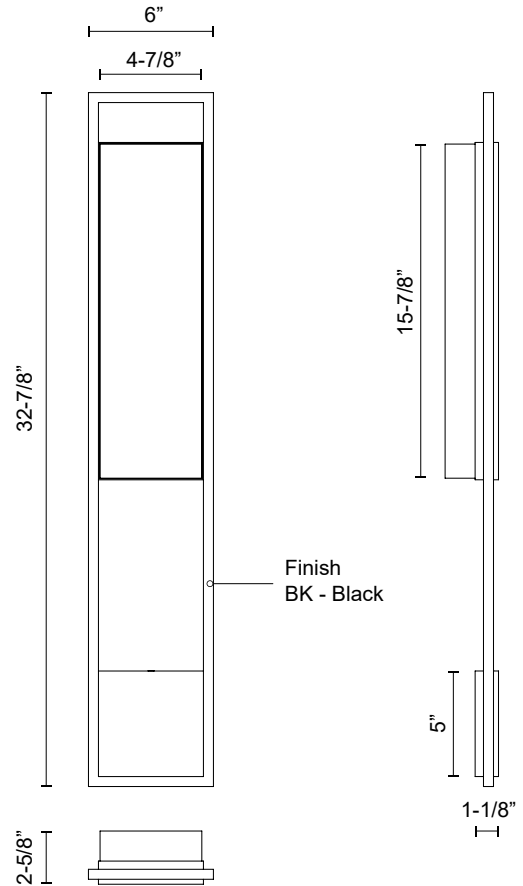

ASPEN EW72533

WALL

PROJECT

EW72533-BK
Black

SPECIFICATION DETAILS

* For custom options, consult factory for details.

Fixture Dimensions	W6" x H32-7/8" x E2-5/8"
Light Source	AC LED Module
Wattage	22W
Total Lumens	1750lm
Delivered Lumens	750lm*
Voltage	120V
Color Temperature	3000K
CRI (Ra)	90CRI
Optional Color Temps	2700K - 5000K Available, Minimum Order Quantities Apply
LED Rated Life	50,000 hours
Dimming	100% - 10%, ELV Dimmer (Not Included)
Glass Details	Clear Exterior White Interior Glass
ADA Compliant	Yes
Location	Wet
Compliance	ADA
Warranty	5 Years
Illumination Direction	Front
Mounting Style	All Orientation

DESCRIPTION

Oversized exterior lighting meets chic, refined design in the Aspen Collection. With two sizes available, these extravagant light fixtures are upscale with a modern design that can be mounted either horizontally or vertically, depending on preference and style. Each lamp emits omnidirectional light that's wonderful for illuminating the front of your home.