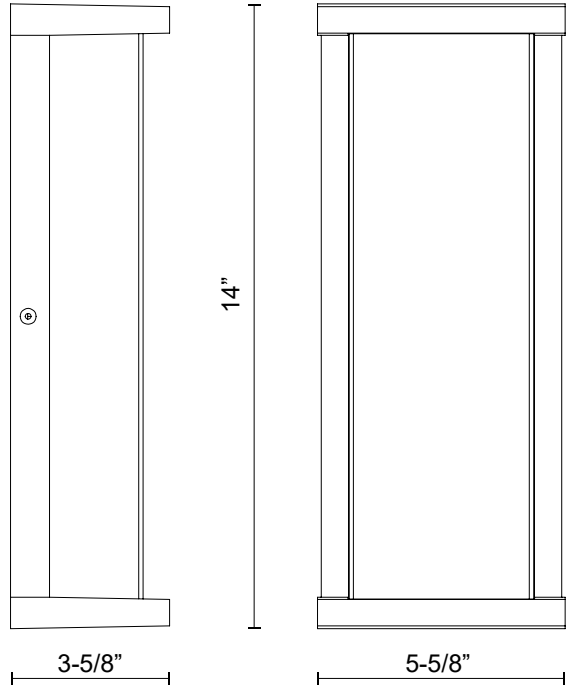

**BRAVO
EW70714**

WALL

PROJECT

SPECIFICATION DETAILS

* For custom options, consult factory for details.

Fixture Dimensions	W5-5/8" x H14" x E3-5/8"
Light Source	AC LED Module
Wattage	21W
Total Lumens	1700lm
Delivered Lumens	850lm*
Voltage	120V
Color Temperature	3000K
CRI (Ra)	90CRI
Optional Color Temps	2700K - 5000K Available, Minimum Order Quantities Apply
LED Rated Life	50,000 hours
Dimming	100% - 10%, ELV Dimmer (Not Included)
Diffuser Details	Frosted PC
ADA Compliant	Yes
Location	Wet
Compliance	ADA
Warranty	5 Years
Illumination Direction	Front
Mounting Style	All Orientation

DESCRIPTION

A dignified presentation of light, the Bravo Collection offers a refined look that sparks conversation. These striking rectangular exterior lights emit an omni directional glow that provides a flood of light to any space you need. Available in two sizes and mounting options to illuminate your exterior space with ease and style.

Finish
BK - Black

KUZCO

19054 28TH AVENUE
SURREY - BC V3Z 6M3
CANADA

WWW.KUZCOLIGHTING.COM

COMMENT