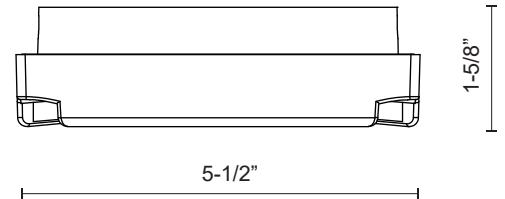

TAC
EW4306

WALL

PROJECT

EW4306-WH
White

EW4306-BK
Black

SPECIFICATION DETAILS

* For custom options, consult factory for details.

Fixture Dimensions	W5-1/2" x H5-1/2" x E1-5/8"
Light Source	AC LED Module
Total Lumens	800lm
Wattage	13W
Delivered Lumens	BK-40lm
Voltage	120V
Color Temperature	3000K
CRI (Ra)	90CRI
Optional Color Temps	2700K - 5000K Available, Minimum Order Quantities Apply
LED Rated Life	50,000 hours
Dimming	100% - 10%, ELV Dimmer (Not Included)
Glass Details	Clear Glass
ADA Compliant	Yes
Location	Wet
Warranty	5 Years
Compliance	ADA
Mounting Style	All Orientation; Wall;

DESCRIPTION

X marks the spot. Contrasting foreground and background planar surfaces allow for the light-emitting surfaces to be obscured within the Tac exterior wall fixture. As a graphical and geometric element the lamp amplifies in impact with repetition and pattern. The bold accent is available in simple Black or White powder-coated finishes.