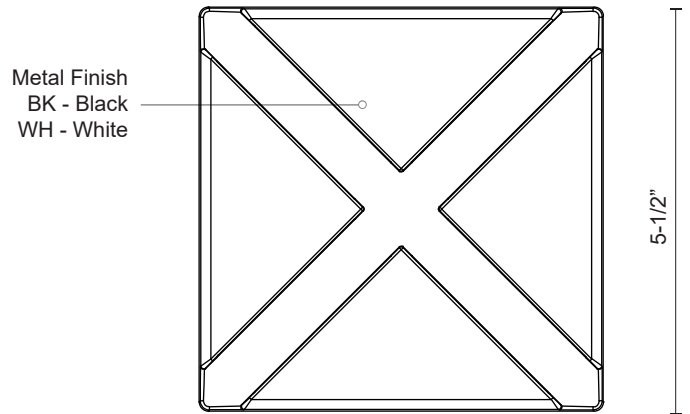

TAC
EW4306

WALL

PROJECT

EW4306-WH
White

EW4306-BK
Black

SPECIFICATION DETAILS

* For custom options, consult factory for details.

Fixture Dimensions	W5-1/2" x H5-1/2" x E1-5/8"
Light Source	AC LED Module
Total Lumens	800lm
Wattage	13W
Delivered Lumens	BK-40lm
Voltage	120V
Color Temperature	3000K
CRI (Ra)	90CRI
Optional Color Temps	2700K - 5000K Available, Minimum Order Quantities Apply
LED Rated Life	50,000 hours
Dimming	100% - 10%, ELV Dimmer (Not Included)
Glass Details	Clear Glass
ADA Compliant	Yes
Location	Wet
Warranty	5 Years
Compliance	ADA
Mounting Style	All Orientation; Wall;

DESCRIPTION

X marks the spot. Contrasting foreground and background planar surfaces allow for the light-emitting surfaces to be obscured within the Tac exterior wall fixture. As a graphical and geometric element the lamp amplifies in impact with repetition and pattern. The bold accent is available in simple Black or White powder-coated finishes.