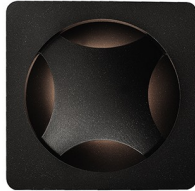

ETNA EW4208

WALL

PROJECT

EW4208-GY
Gray

EW4208-BK
Black

SPECIFICATION DETAILS

* For custom options, consult factory for details.

Fixture Dimensions	W8" x H8" x E2-3/8"
Light Source	AC LED Module
Wattage	5W
Total Lumens	400lm
Delivered Lumens	BK-70lm
Voltage	120V
Color Temperature	3000K
CRI (Ra)	90CRI
Optional Color Temps	2700K - 5000K Available, Minimum Order Quantities Apply
LED Rated Life	50,000 hours
Dimming	100% - 10%, ELV Dimmer (Not Included)
ADA Compliant	Yes
Location	Wet
Compliance	ADA
Warranty	5 Years
Illumination Direction	All-Direction
Mounting Style	All Orientation; Wall;

DESCRIPTION

The Etna exterior wall sconce conceals a LED light source behind the unique curved shape that appears to hover over the illuminated interior. The designer product is a great solution for add safety and brighten a dark environment or simply as a modern element to indoor or outdoor contexts. Available in subtle black and gray powder-coated tones.