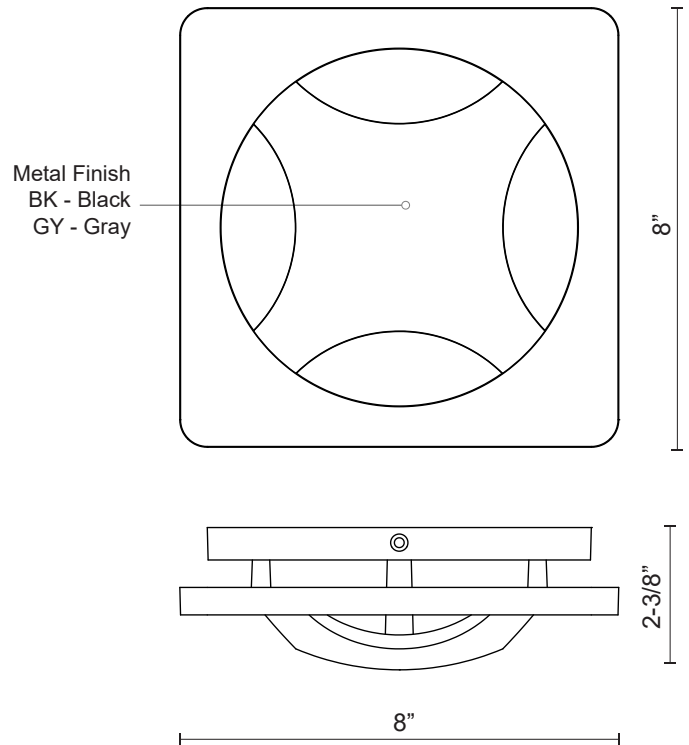

ETNA EW4208

WALL

PROJECT

EW4208-GY
Gray

EW4208-BK
Black

SPECIFICATION DETAILS

* For custom options, consult factory for details.

Fixture Dimensions	W8" x H8" x E2-3/8"
Light Source	AC LED Module
Wattage	5W
Total Lumens	400lm
Delivered Lumens	BK-70lm
Voltage	120V
Color Temperature	3000K
CRI (Ra)	90CRI
Optional Color Temps	2700K - 5000K Available, Minimum Order Quantities Apply
LED Rated Life	50,000 hours
Dimming	100% - 10%, ELV Dimmer (Not Included)
ADA Compliant	Yes
Location	Wet
Compliance	ADA
Warranty	5 Years
Illumination Direction	All-Direction
Mounting Style	All Orientation; Wall;

DESCRIPTION

The Etna exterior wall sconce conceals a LED light source behind the unique curved shape that appears to hover over the illuminated interior. The designer product is a great solution for add safety and brighten a dark environment or simply as a modern element to indoor or outdoor contexts. Available in subtle black and gray powder-coated tones.