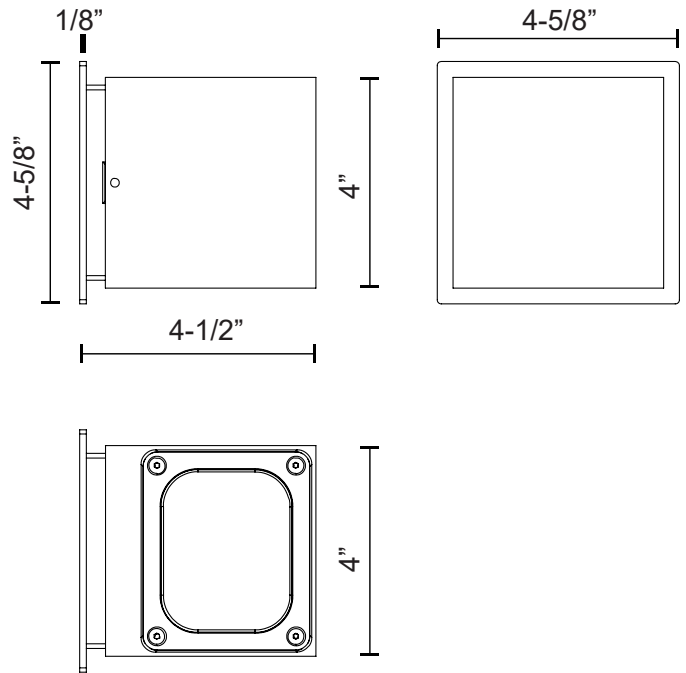

STATO EW33204

WALL

PROJECT

EW33204-BK
Black

EW33204-GH
Graphite

EW33204-WH
White

SPECIFICATION DETAILS

* For custom options, consult factory for details.

Fixture Dimensions	W4" x H4" E4-1/2"
Light Source	LED with DC Driver
Wattage	15W
Total Lumens	1575lm
Delivered Lumens	BK-840lm
Voltage	120-277V
Color Temperature	3000K
CRI (Ra)	80CRI
Optional Color Temps	2700K - 5000K Available, Minimum Order Quantities Apply
LED Rated Life	50,000 hours
Dimming	Non-Dimming
Diffuser Details	Parabolic Aluminum Reflector
Glass Details	Clear Glass
Location	Wet, IP65
Compliance	IP65
Warranty	5 Years
Illumination Direction	Up and Down
Mounting Style	All Orientation; Wall;
Canopy Dimensions	W4-5/8" x H4-5/8" x E1/8"

DESCRIPTION

Architectural exterior wall sconce, die-cast cubic aluminum body with clear tempered glass cover and multi-faceted aluminum reflector maximizes light output.

KUZCO

19054 28TH AVENUE
SURREY - BC V3Z 6M3
CANADA