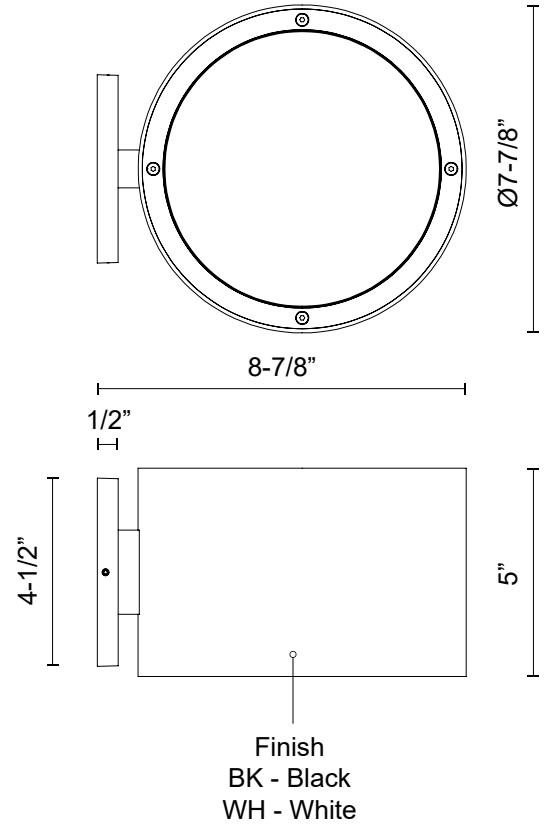

LAMAR
EW19418

WALL

PROJECT

EW19418-BK
Black

EW19418-WH
White

SPECIFICATION DETAILS

* For custom options, consult factory for details.

Fixture Dimensions	W7-7/8" x H5" x E8-7/8"
Light Source	LED with DC Driver
Wattage	50W
Total Lumens	3250lm
Delivered Lumens	BK-2850lm; WH-3106lm;
Voltage	120V
Color Temperature	3000K
CRI (Ra)	90CRI
Optional Color Temps	2700K - 5000K Available, Minimum Order Quantities Apply
LED Rated Life	50,000 hours
Dimming	100% - 10%, TRIAC or ELV Dimmer (Not Included)
Diffuser Details	Frosted PC Diffuser
Location	Wet
Warranty	5 Years
Illumination Direction	Up and Down
Mounting Style	All Orientation; Wall;
Canopy Dimensions	W4-1/2" x H4-1/2" x E1/2"

DESCRIPTION

Extruded aluminum cylinders with cast retaining rings and mounts. Exterior surface mount or pendant with Frosted PC Diffuser. Up and down light. Custom options available.

KUZCO

19054 28TH AVENUE
SURREY - BC V3Z 6M3
CANADA