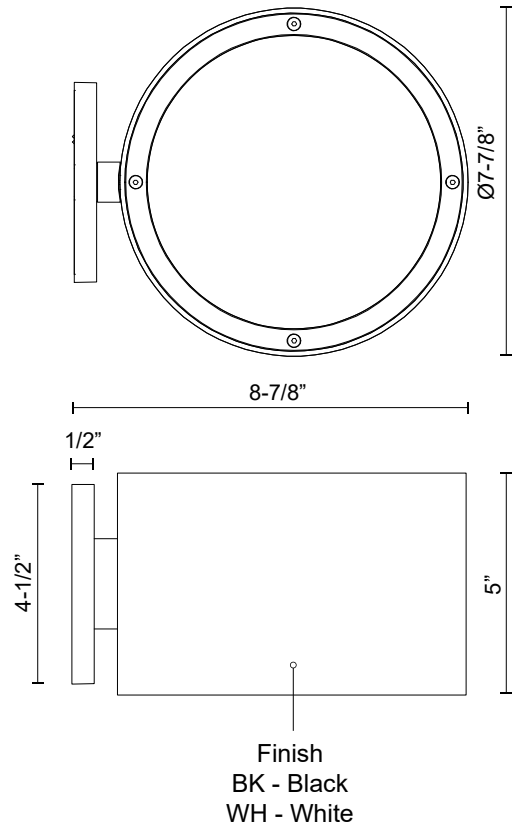

LAMAR EW19408

WALL

PROJECT

EW19408-WH
White

EW19408-BK
Black

SPECIFICATION DETAILS

* For custom options, consult factory for details.

Fixture Dimensions	W7-7/8" x H5" x E8-7/8"
Light Source	LED with DC Driver
Wattage	30W
Total Lumens	2550lm
Delivered Lumens	BK-1570lm*; WH-1690lm*;
Voltage	120V
Color Temperature	3000K
CRI (Ra)	90CRI
Optional Color Temps	2700K - 5000K Available, Minimum Order Quantities Apply
LED Rated Life	50,000 hours
Dimming	100% - 10%, TRIAC or ELV Dimmer (Not Included)
Diffuser Details	Frosted PC Diffuser
Location	Wet
Warranty	5 Years
Illumination Direction	Downlight
Mounting Style	All Orientation; Wall;
Canopy Dimensions	W4-1/2" x H4-1/2" x E1/2"

DESCRIPTION

Extruded aluminum cylinders with cast retaining rings and mounts. Exterior surface mount or pendant with Frosted PC Diffuser. Down light. Custom options available.

KUZCO

19054 28TH AVENUE
SURREY - BC V3Z 6M3
CANADA