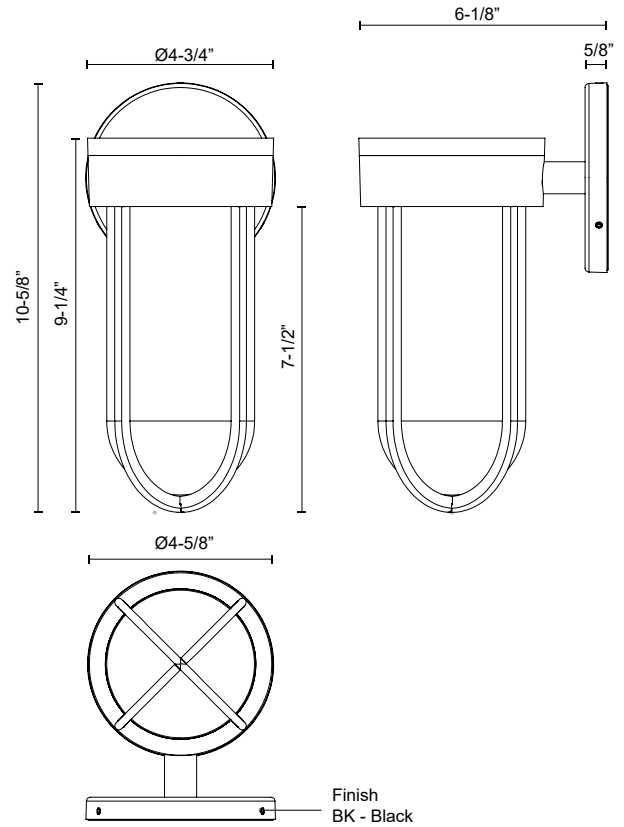

DAVY EW17611

WALL

PROJECT

DESCRIPTION

With a unique rounded metal frame and interior glass shell, this collection adds modern style to any exterior. Its style is matched by its function, providing ample illumination for all outdoor lighting needs.

SPECIFICATION DETAILS

* For custom options, consult factory for details.

Fixture Dimensions	W4-5/8" x H10-5/8" x E6-1/8"
Light Source	AC LED Module
Wattage	16W
Total Lumens	1200lm
Delivered Lumens	BK-602lm
Voltage	120V
Color Temperature	3000K
CRI (Ra)	90CRI
Optional Color Temps	2700K - 5000K Available, Minimum Order Quantities Apply
LED Rated Life	50,000 hours
Dimming	100% - 10%, ELV Dimmer (Not Included)
Diffuser Details	Frosted PC Diffuser
Glass Details	Clear Water Glass
Location	Wet
Warranty	5 Years
Mounting Style	All Orientation; Wall;
Canopy Dimensions	D4-3/4" x E5/8"
Finish Option(s)	Black