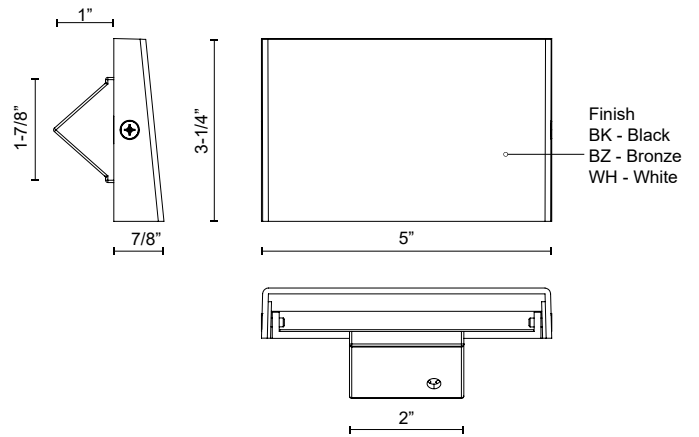

ER30103-BK
Black

ER30103-BZ
Bronze

ER30103-WH
White

SPECIFICATION DETAILS

* For custom options, consult factory for details.

Fixture Dimensions	W5" x H3-1/4" x E7/8"
Light Source	AC LED Module
Wattage	4W
Total Lumens	340lm
Delivered Lumens	142lm (No Cover); BK-16lm; BZ-16lm; WH-34lm;
Voltage	120V
Color Temperature	3000K
CRI (Ra)	90CRI
Optional Color Temps	2700K - 5000K Available, Minimum Order Quantities Apply
LED Rated Life	50,000 hours
Dimming	100% - 10%, ELV Dimmer (Not Included)
Glass Details	Clear Glass
ADA Compliant	Yes
Compliance	ADA
Location	Wet
Warranty	5 Years