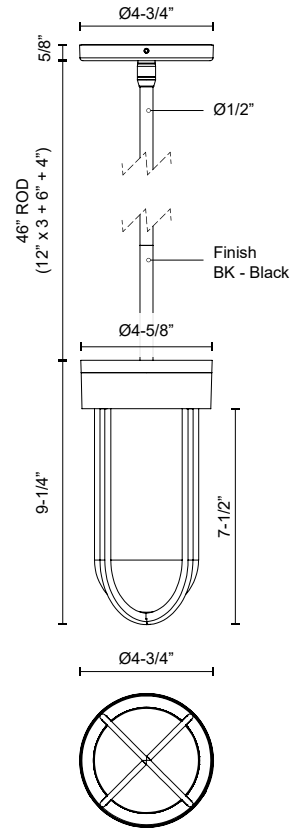

DAVY
EP17609
PENDANTS

PROJECT

DESCRIPTION

With a unique rounded metal frame and interior glass shell, this collection adds modern style to any exterior. Its style is matched by its function, providing ample illumination for all outdoor lighting needs.

SPECIFICATION DETAILS

* For custom options, consult factory for details.

Fixture Dimensions	D4-5/8" x H9-1/4"
Light Source	AC LED Module
Wattage	16W
Total Lumens	1200lm
Delivered Lumens	BK-602lm
Voltage	120V
Color Temperature	3000K
CRI (Ra)	90CRI
Optional Color Temps	2700K - 5000K Available, Minimum Order Quantities Apply
LED Rated Life	50,000 hours
Dimming	100% - 10%, ELV Dimmer (Not Included)
Diffuser Details	Frosted PC Diffuser
Glass Details	Clear Water Glass
Adjustable	Yes
Rod Length	46" Max (3x12" + 1x6" + 1x4")
Wire Length	60"
Minimum Hang Height	15"
Ceiling Adaptor	Yes, Up to 18 Degrees
Location	Wet
Warranty	5 Years
Canopy Dimensions	D4-3/4" x H5/8"
Finish Option(s)	Black