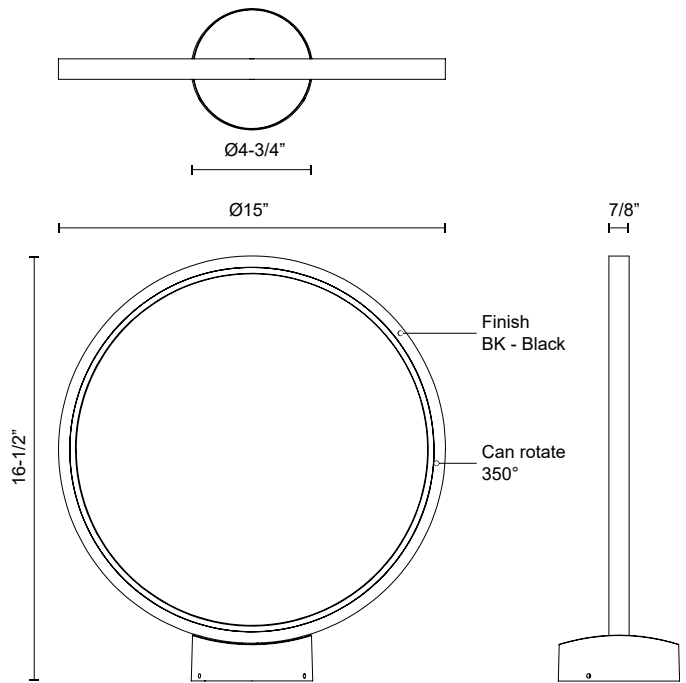

DESCRIPTION

Circular frames of illumination hang or float on the ground in outdoor spaces like never before with this unique collection. Hang a few Parc Pendants or line a walkway with Parc fixtures outdoor for an instant statement look. Standard base for Hardscape mounting. Garden spike comes standard. Optional concrete pour anchor sold separately. Compatible with all outdoor 12V AC Transformers (supplied by others).

SPECIFICATION DETAILS

* For custom options, consult factory for details.

Fixture Dimensions	L15" x W4-3/4" x H16-1/2"
Light Source	LED with Low Voltage Driver
Wattage	12W
Total Lumens	1015lm
Delivered Lumens	820lm*
Voltage	12V, with Outdoor Rated Low Voltage Transformer (Transformer supplied by others)
Color Temperature	3000K
CRI (Ra)	90CRI
Optional Color Temps	2700K - 5000K Available, Minimum Order Quantities Apply
LED Rated Life	50,000 hours
Diffuser Details	Frosted PC Diffuser
Wire Length	24"
Location	Wet
Warranty	5 Years
Finish Option(s)	Black