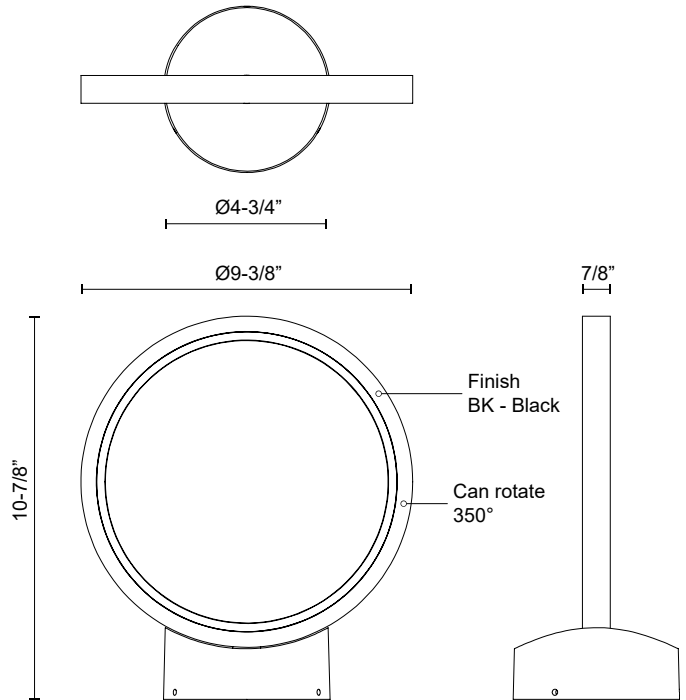

DESCRIPTION

Circular frames of illumination hang or float on the ground in outdoor spaces like never before with this unique collection. Hang a few Parc Pendants or line a walkway with Parc fixtures outdoor for an instant statement look. Standard base for Hardscape mounting. Garden spike comes standard. Optional concrete pour anchor sold separately. Compatible with all outdoor 12V AC Transformers (supplied by others).

SPECIFICATION DETAILS

* For custom options, consult factory for details.

Fixture Dimensions	L9-3/8" x W4-3/4" x H10-7/8"
Light Source	LED with Low Voltage Driver
Wattage	6W
Total Lumens	510lm
Delivered Lumens	448lm
Voltage	12V, with Outdoor Rated Low Voltage Transformer (Transformer supplied by others)
Color Temperature	3000K
CRI (Ra)	90CRI
Optional Color Temps	2700K - 5000K Available, Minimum Order Quantities Apply
LED Rated Life	50,000 hours
Diffuser Details	Frosted PC Diffuser
Wire Length	24"
Location	Wet
Warranty	5 Years
Finish Option(s)	Black