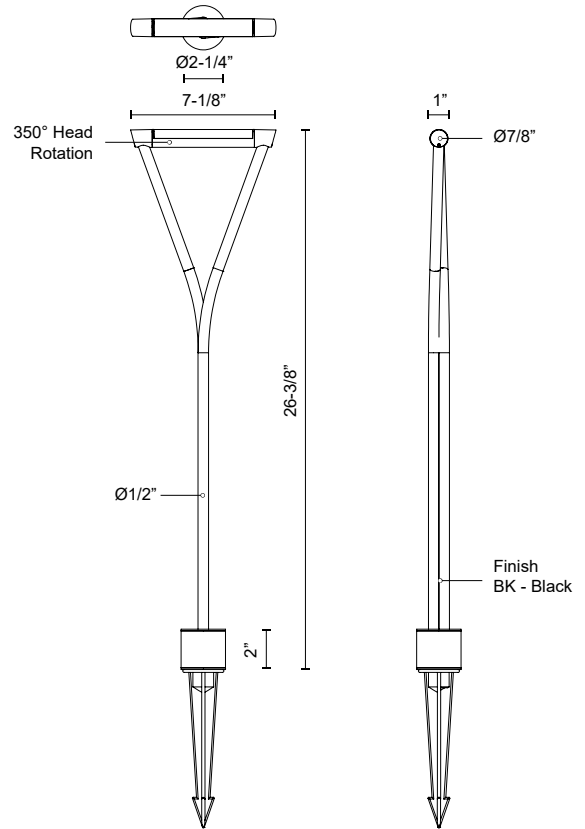

MARO
EG25726
 LANDSCAPE

PROJECT

DESCRIPTION

The Maro outdoor collection, with a wishbone inspired shape, is both decorative and functional. The Maro Collection features an adjustable bar of ample illumination to fit your space's needs. Garden spike comes standard. Optional Hardscape canopy and concrete pour anchor sold separately. Compatible with all outdoor 12V AC Transformers (supplied by others).

SPECIFICATION DETAILS

* For custom options, consult factory for details.

Fixture Dimensions	L7-1/8" x W2-1/4" x H26-3/8"
Light Source	LED with Low Voltage Driver
Wattage	5W
Total Lumens	345lm
Delivered Lumens	186lm
Voltage	12V, with Outdoor Rated Low Voltage Transformer (Transformer supplied by others)
Color Temperature	3000K
CRI (Ra)	90CRI
Optional Color Temps	2700K - 5000K Available, Minimum Order Quantities Apply
LED Rated Life	50,000 hours
Diffuser Details	Frosted PC Diffuser
Wire Length	24"
Location	Wet
Warranty	5 Years
Finish Option(s)	Black