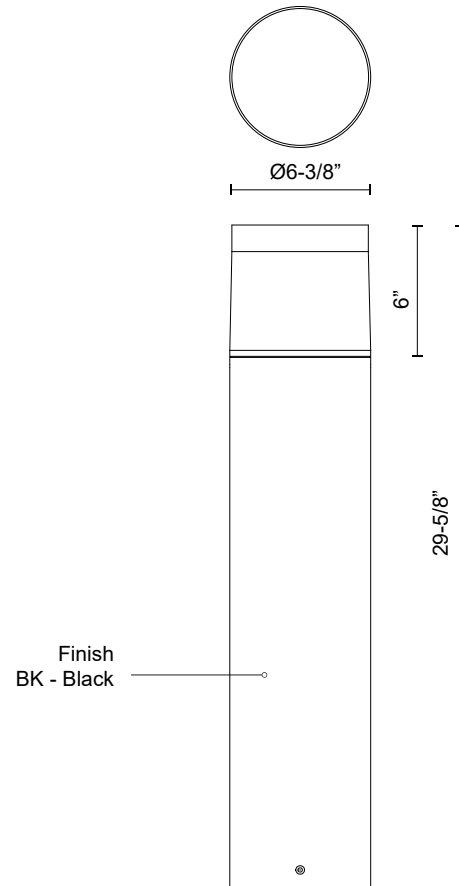

HANOVER EB49730

BOLLARDS

PROJECT

EB49730-BK
Black

SPECIFICATION DETAILS

* For custom options, consult factory for details.

Fixture Dimensions	D6-3/8" x H29-5/8"
Light Source	LED with DC Driver
Wattage	24W
Total Lumens	2500lm
Delivered Lumens	1600lm*
Voltage	120-277V
Color Temperature	3000K
CRI (Ra)	80CRI
Optional Color Temps	2700K - 5000K Available, Minimum Order Quantities Apply
LED Rated Life	50,000 hours
Dimming	100% - 10%, TRIAC or ELV Dimmer (Not Included)
Diffuser Details	Frosted PC inside + Clear PC outside
Location	Wet
Warranty	5 Years
Illumination Direction	Down

DESCRIPTION

Architecturally designed high-power LED exterior bollard fixture. This die-cast aluminum cylinder offers a unique pyramid-shaped diffuser wrapped in clear glass. Lighting is omni directional that is cast out and down. Available in three base sizes and interchangeable head options.